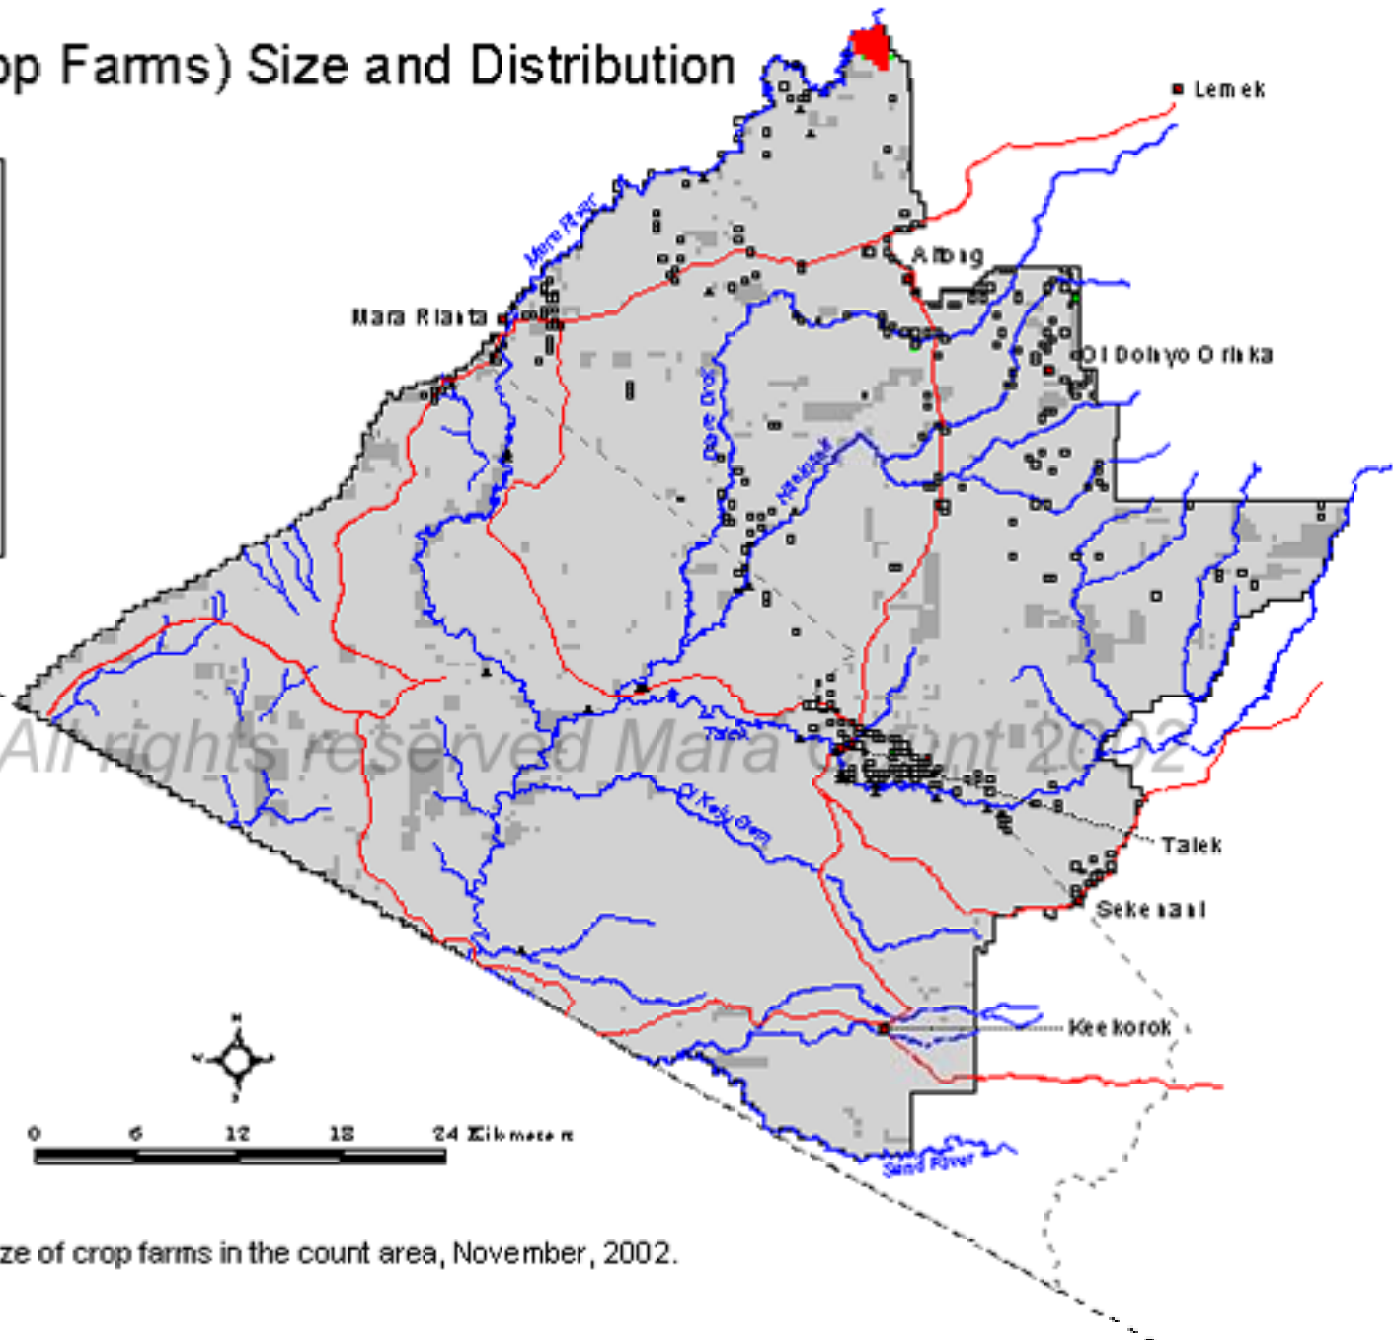

Shambas (Crop Farms) Size and Distribution

November 2002

Legend

- Small (<30x30m)
- Medium (>30x30m to 100x100m)
- Large (>100x100m)
- No chamba
- Not sampled (bush, inaccessible)
- Reserve boundary
- Maracountboundary
- International boundary
- Roads
- Rivers
- Towns
- Bomas
- Lodges

Map 9. Distribution and size of crop farms in the count area, November, 2002.