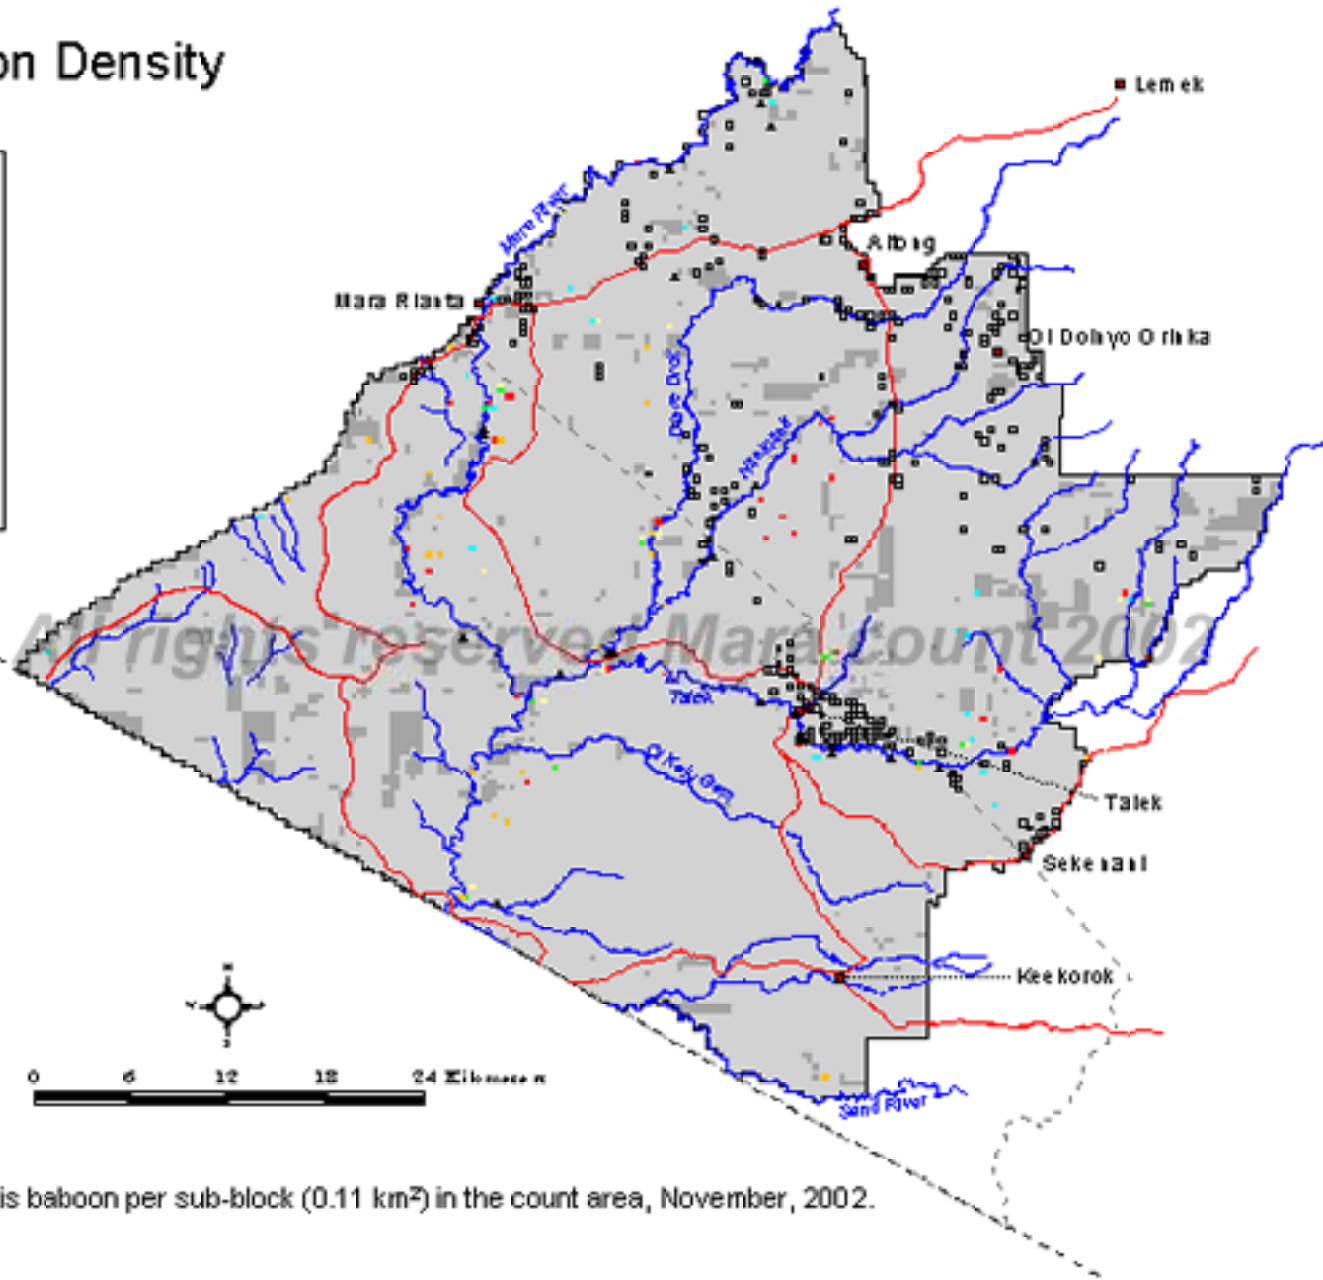

Anubis Baboon Density

November 2002

Legend

No./0.11km²

- 0
- 1-2
- 3-6
- 8-10
- 11-20
- 21-100
- Not sampled (bush, inaccessible)
- Reserve boundary
- Mara county boundary
- International boundary
- Roads
- Rivers
- Towns
- Baras
- Lodges

Map 68. Number of Anubis baboon per sub-block (0.11 km²) in the count area, November, 2002.