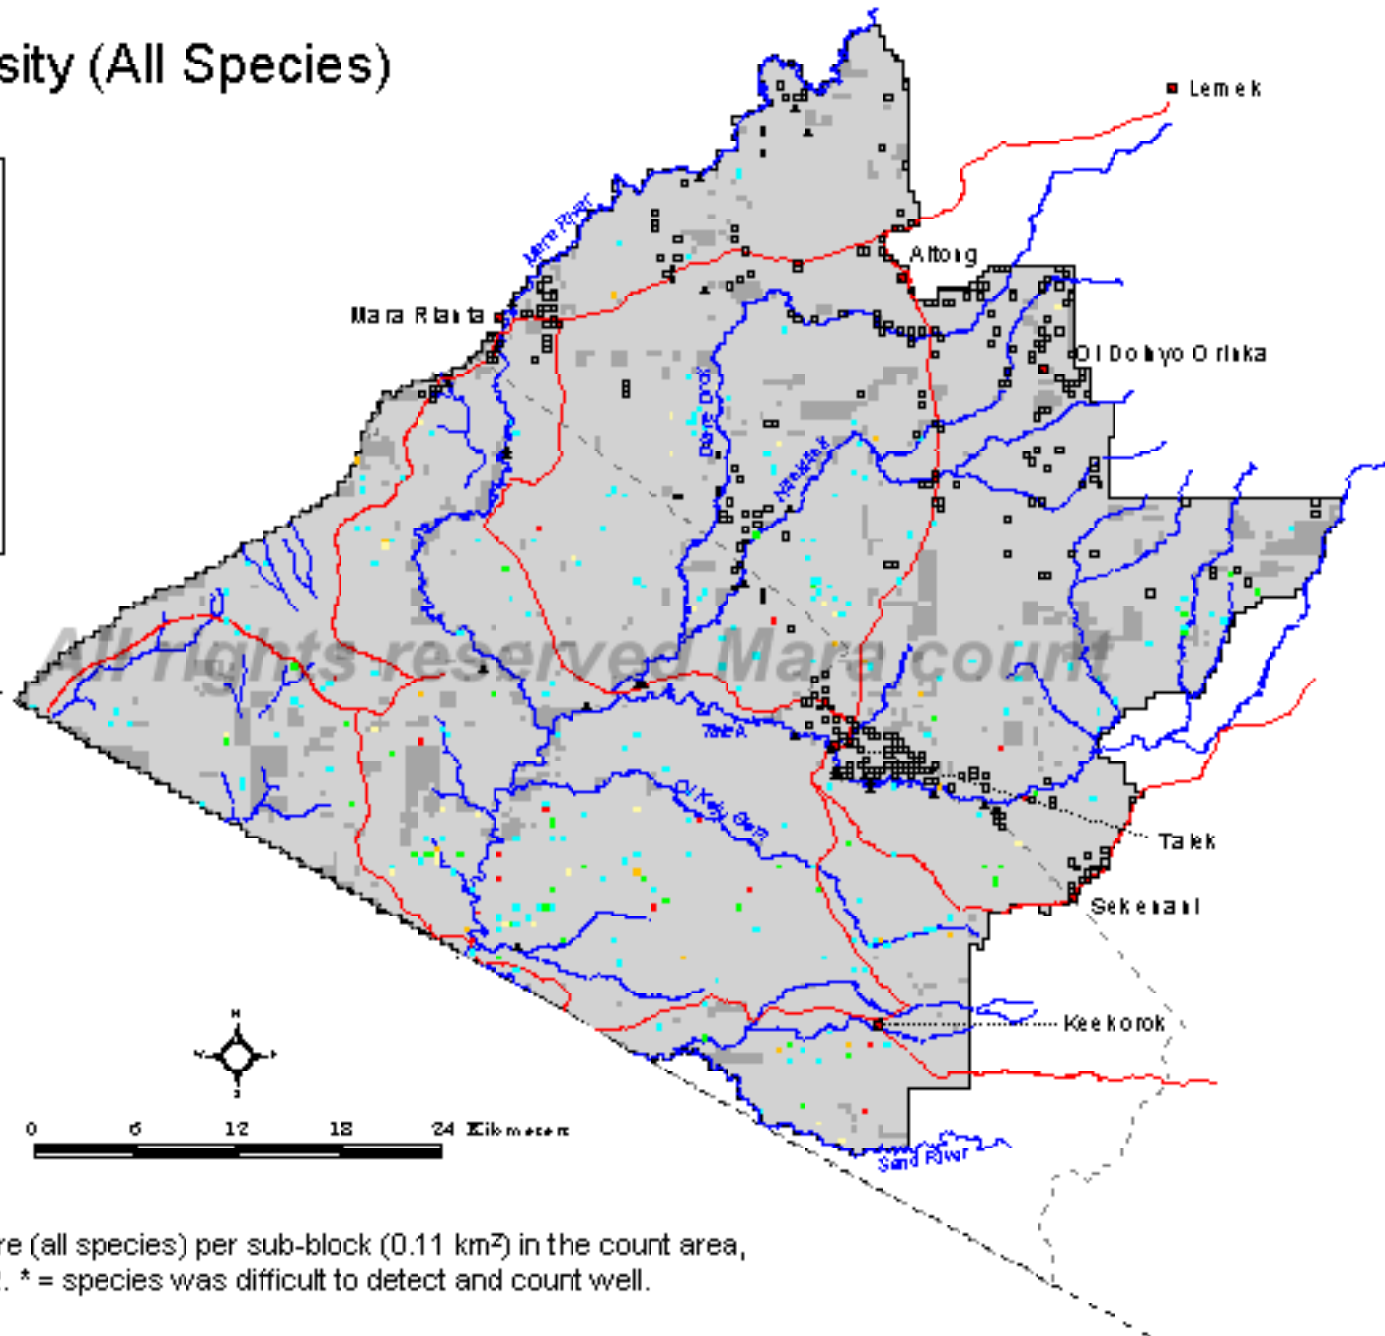

* Vulture Density (All Species)

November 2002

Legend

No./0.11km²

- 0
- 1-2
- 3-6
- 8-10
- 11-20
- 21-60
- Not sampled (bush, inaccessible)
- Reserve boundary
- Mara county boundary
- International boundary
- Roads
- Rivers
- Towns
- Bomas
- Lodges

Map 66. Number of vulture (all species) per sub-block (0.11 km²) in the count area, November, 2002. * = species was difficult to detect and count well.