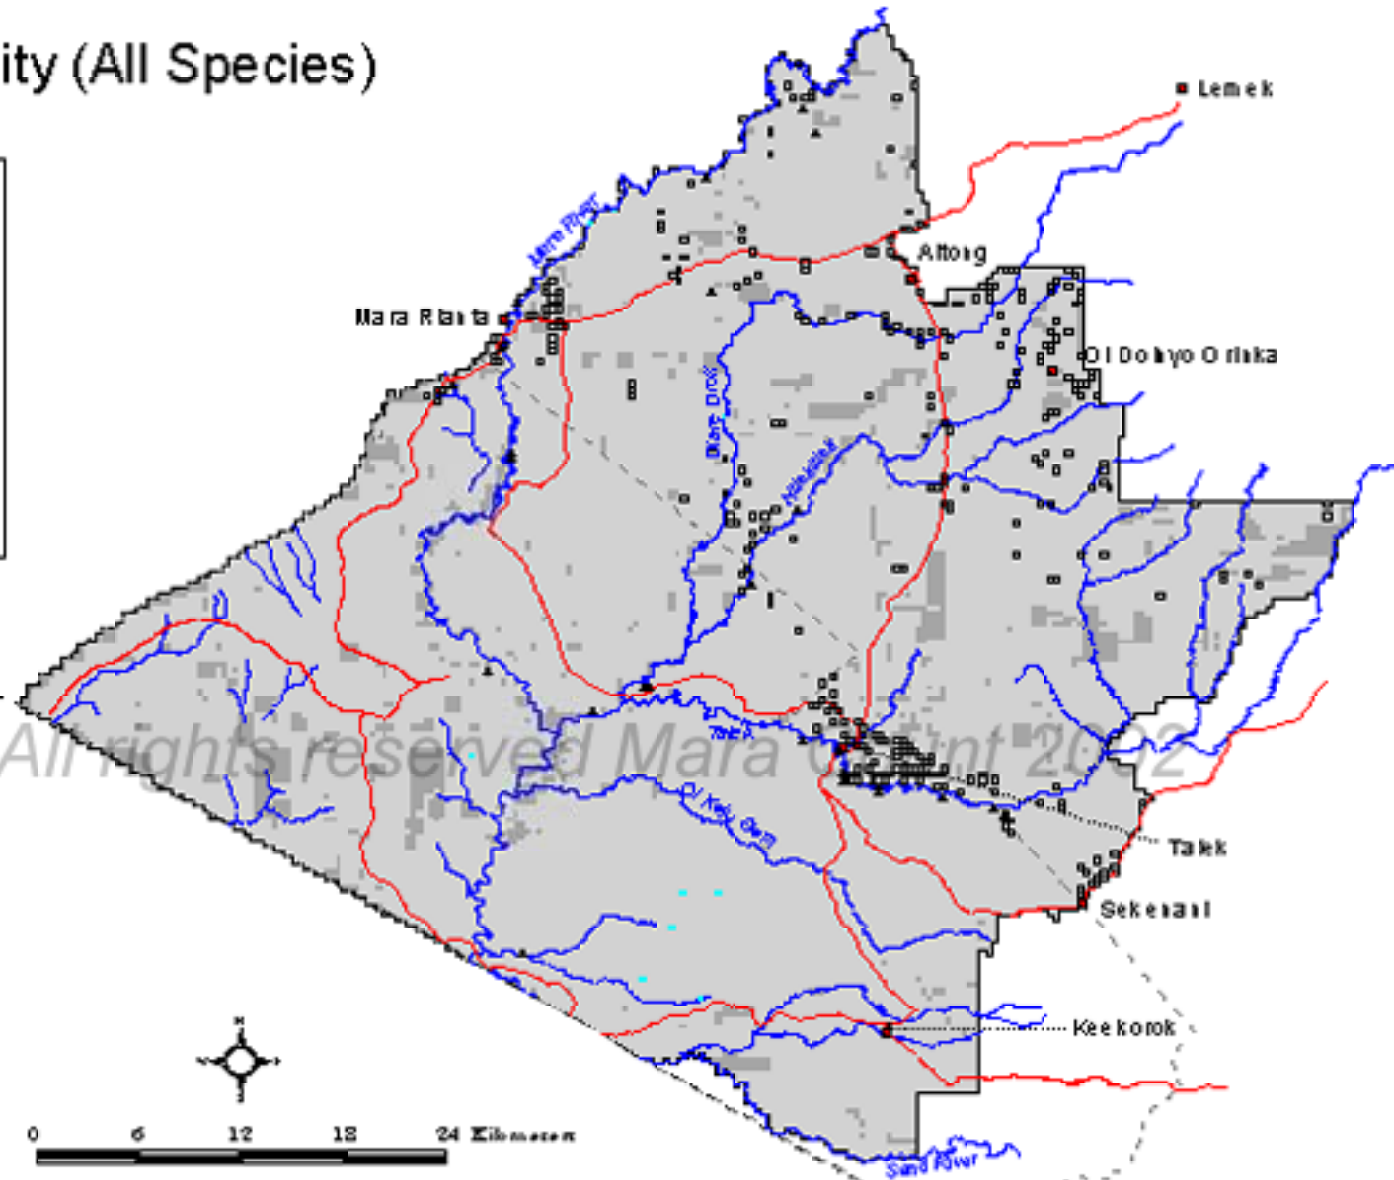

* Duiker Density (All Species)

November 2002

- Legend**
No./0.11km²
- 0
 - 1
 - Not sampled (rush, inaccessible)
 - Reserve boundary
 - Mara count boundary
 - International boundary
 - Roads
 - Rivers
 - Towns
 - Bomas
 - Lodges

Map 52. Number of duiker (all species) per sub-block (0.11 km²) in the count area, November, 2002. * = species was difficult to detect and count well.