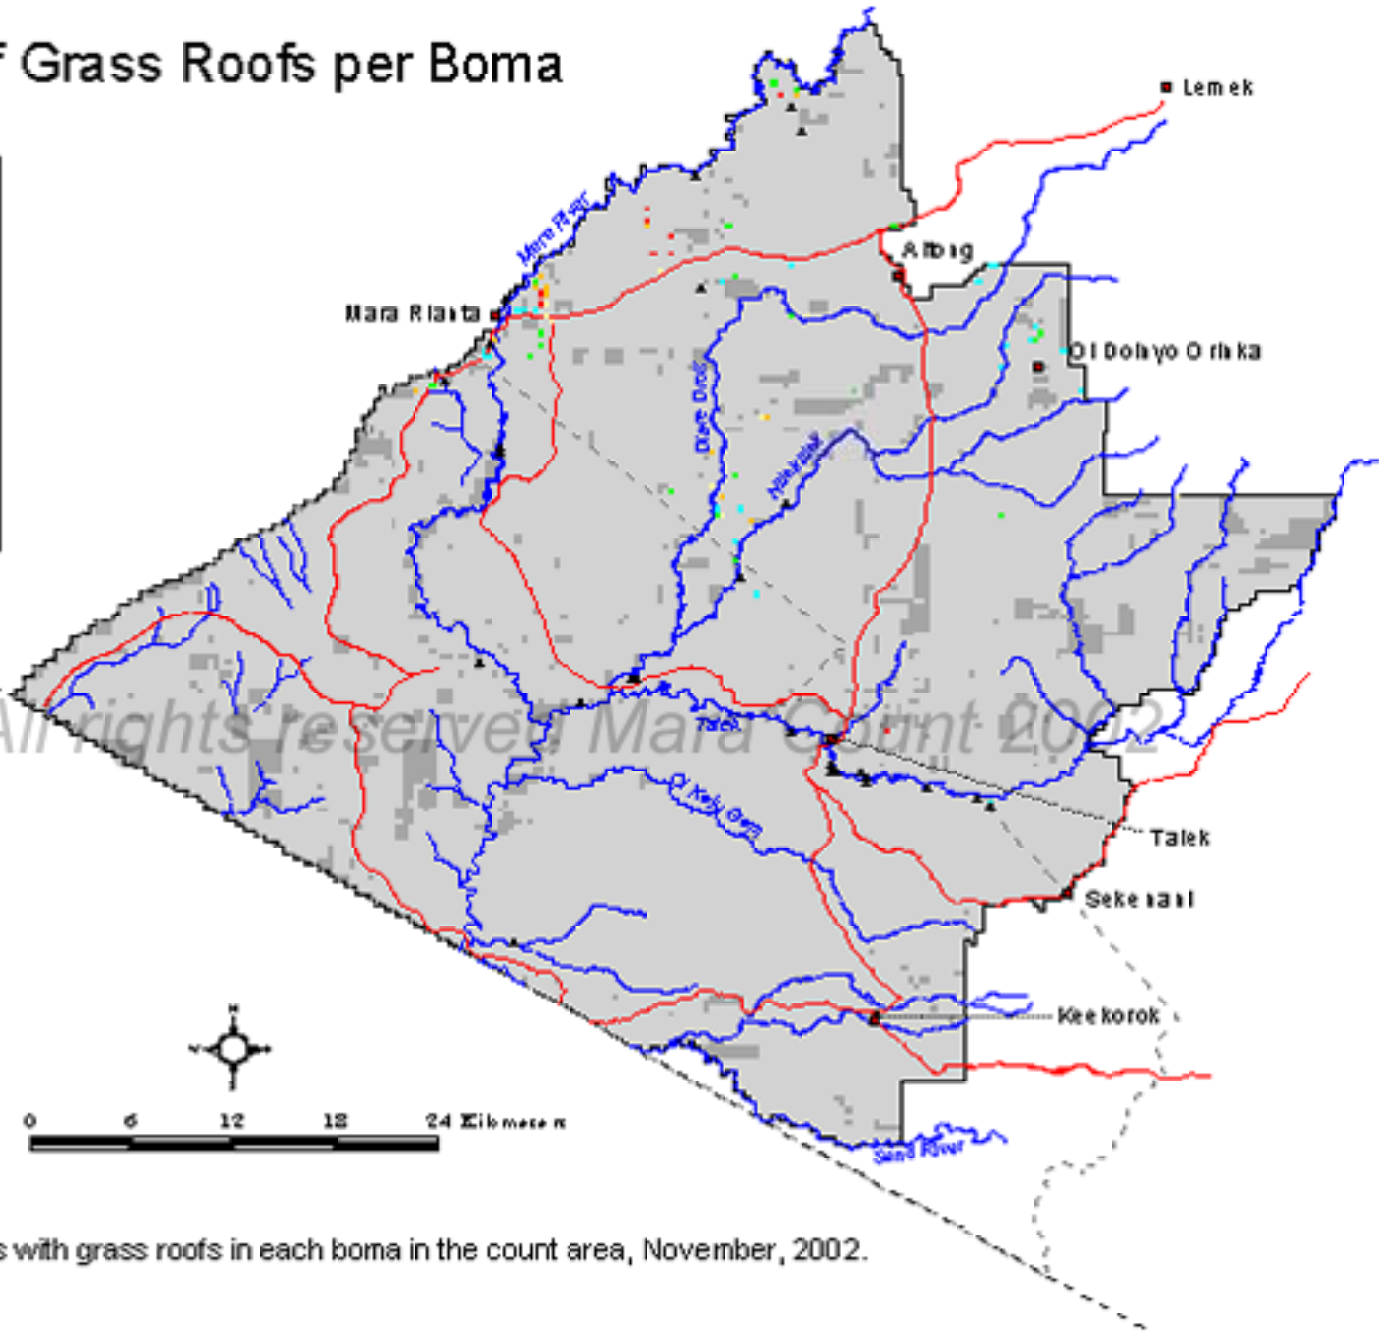

Percentage of Grass Roofs per Boma

November 2002

- Legend**
- North 11km²
- 0
 - 1 - 20
 - 21 - 40
 - 41 - 60
 - 61 - 80
 - 81 - 100
 - Not sampled (bush, inaccessible)
 - Reserve boundary
 - Mara county boundary
 - International boundary
 - Roads
 - Rivers
 - Towns
 - Lodges

Map 5. Percentage of huts with grass roofs in each boma in the count area, November, 2002.