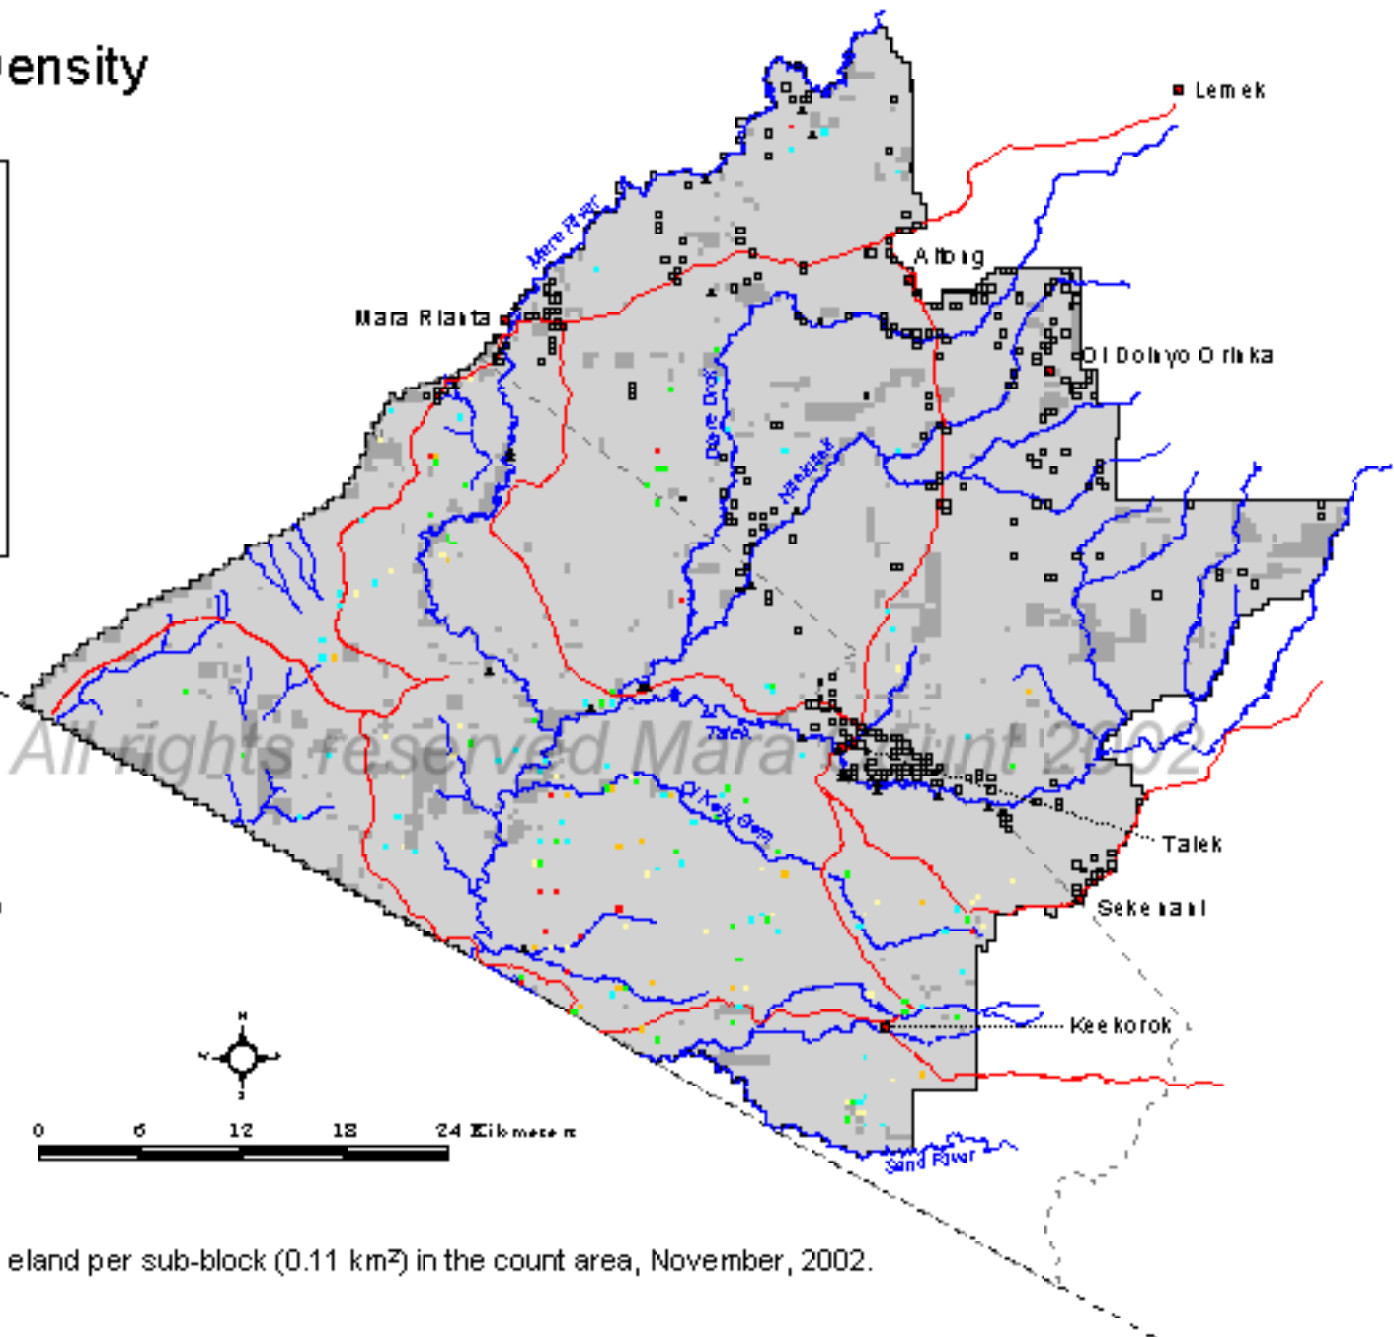

Cape Eland Density

November 2002

Legend

No./0.11km²

0

1-2

3-6

8-10

11-20

21-100

Not sampled (bush, inaccessible)

Reserve boundary

Mara county boundary

International boundary

Roads

Rivers

Towns

Bomas

Lodges

Map 48. Number of Cape eland per sub-block (0.11 km²) in the count area, November, 2002.