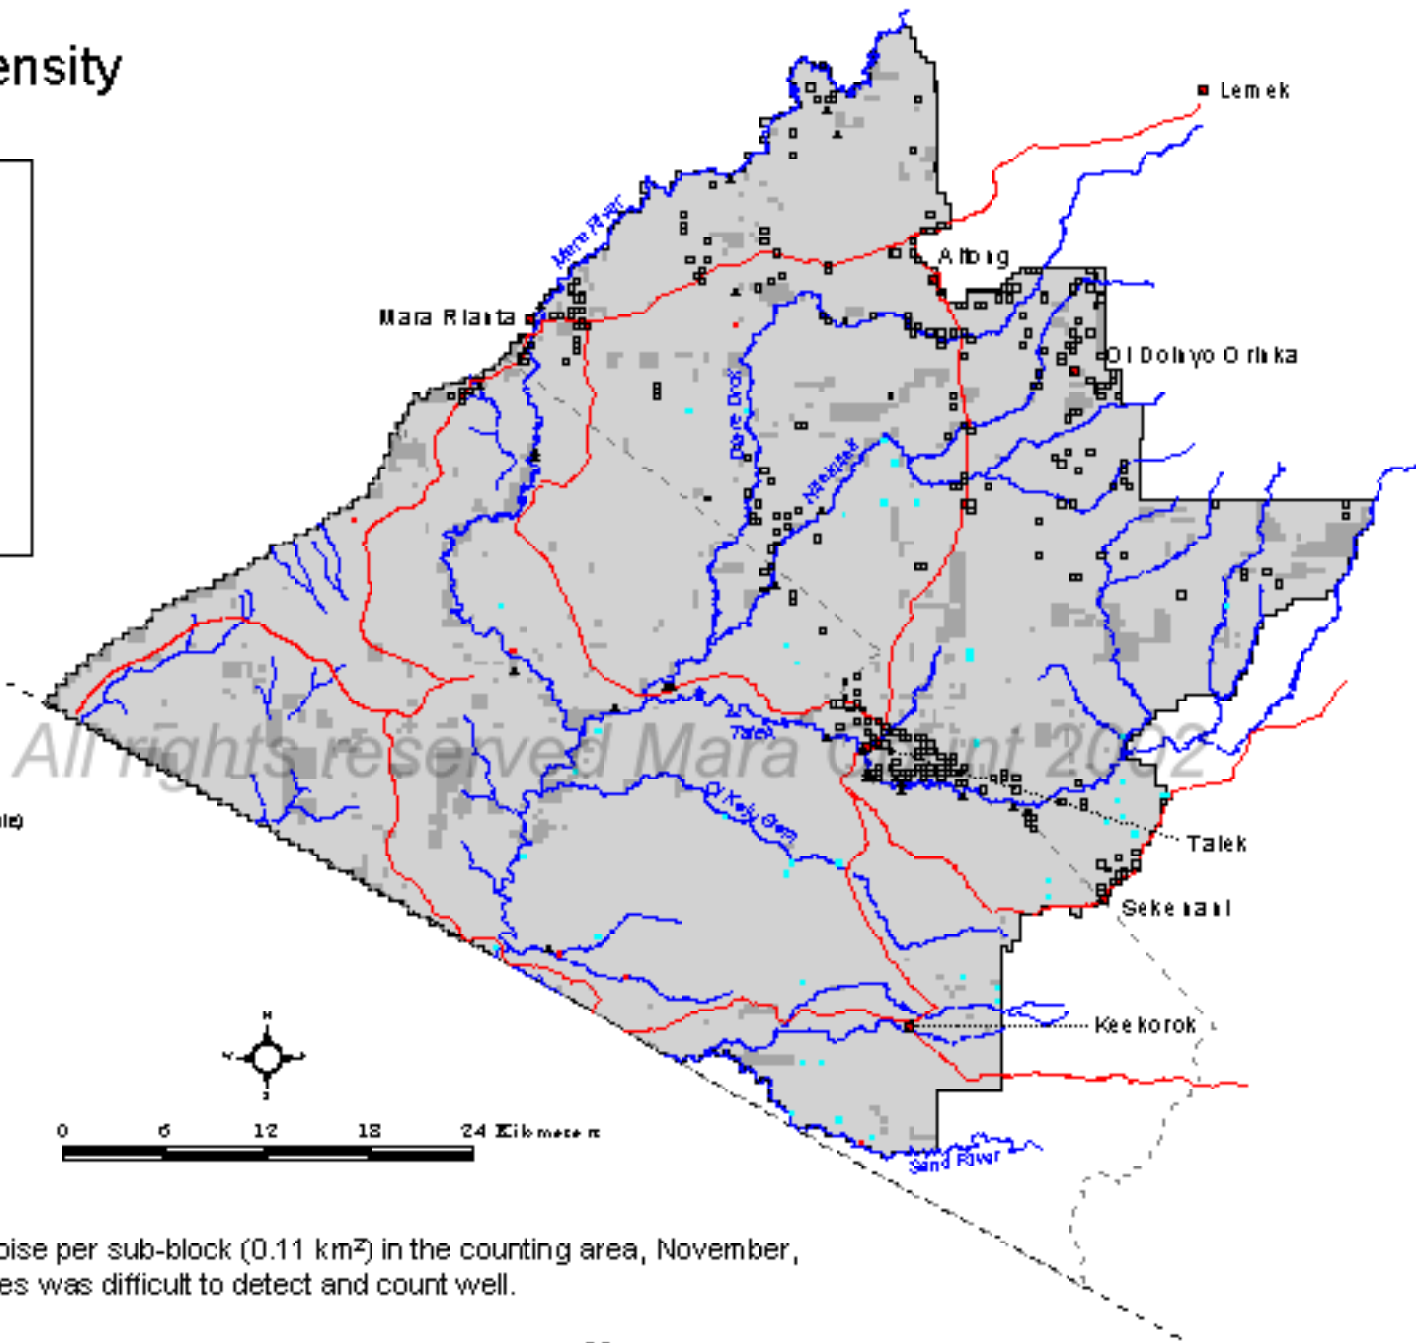

* Tortoise Density

November 2002

- Legend**
- North 11km²
- 0
 - 1
 - 2
 - Not sampled (bush, inaccessible)
 - Reserve boundary
 - Mara count boundary
 - International boundary
 - Roads
 - Rivers
 - Towns
 - Bomas
 - Lodges

Map 46. Number of tortoise per sub-block (0.11 km²) in the counting area, November, 2002. * = species was difficult to detect and count well.