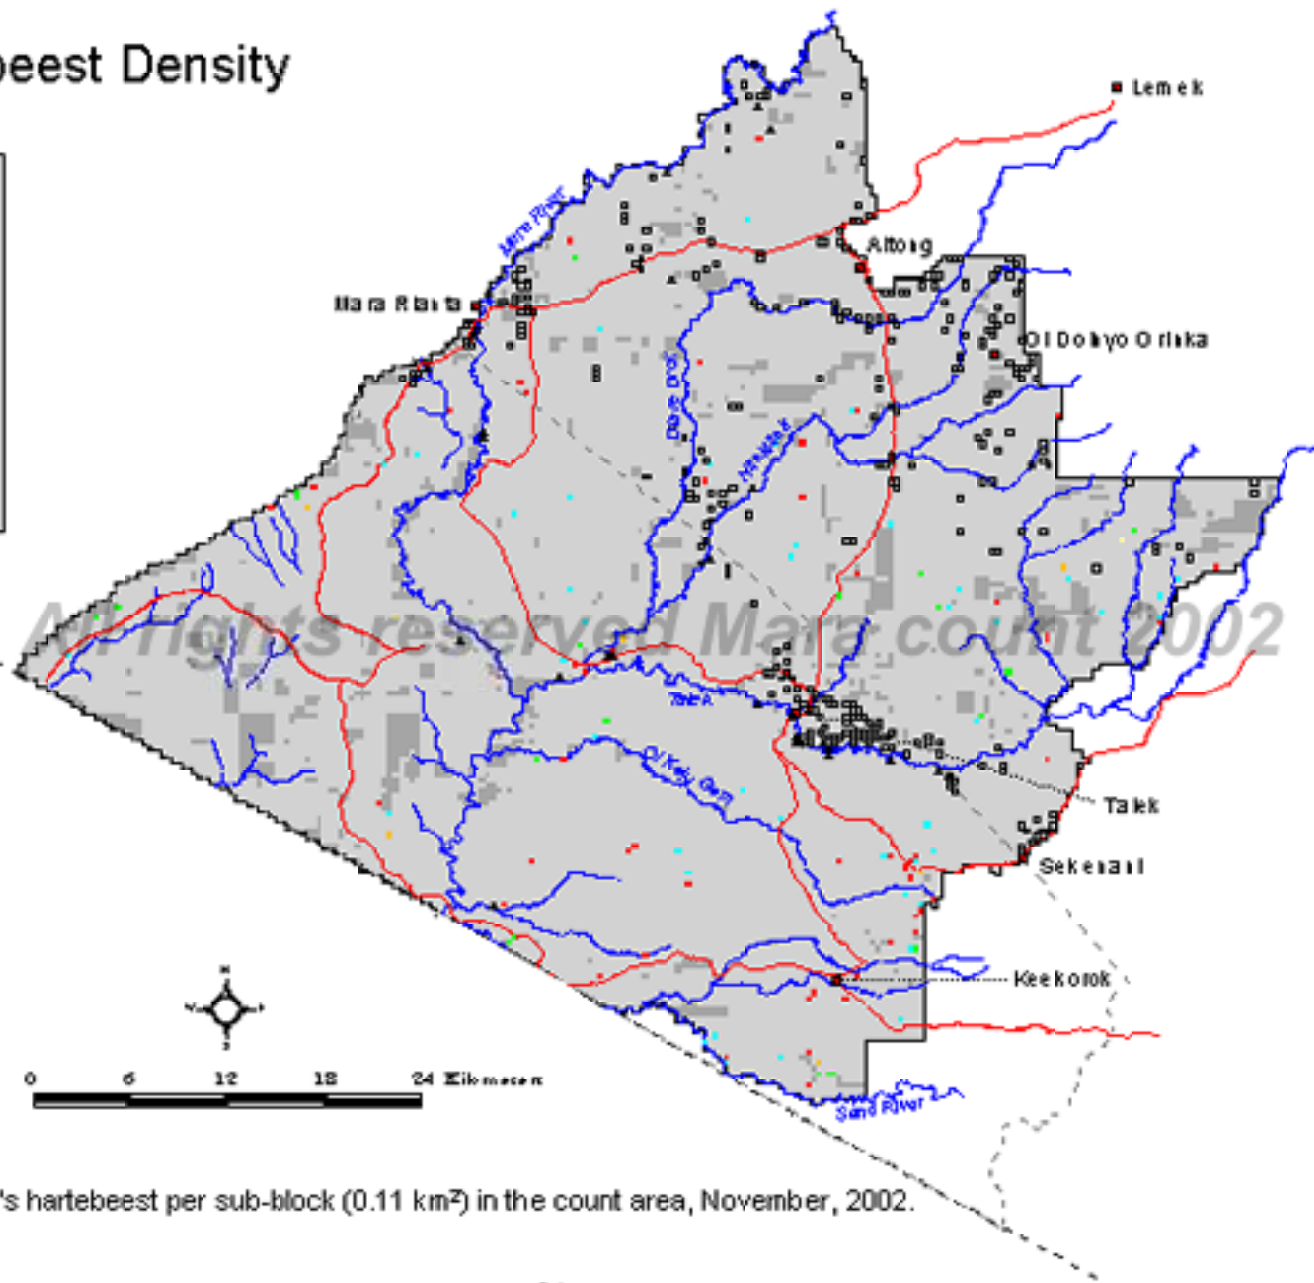

Coke's Hartebeest Density

November 2002

- Legend**
No./0.11 km²
- 0
 - 1
 - 2
 - 3
 - 4
 - 6-20
 - Not sampled (bush/inaccessible)
 - Reserve boundary
 - Mara county boundary
 - International boundary
 - Roads
 - Rivers
 - Towns
 - Bores
 - Lodges

Map 40. Number of Coke's hartebeest per sub-block (0.11 km²) in the count area, November, 2002.