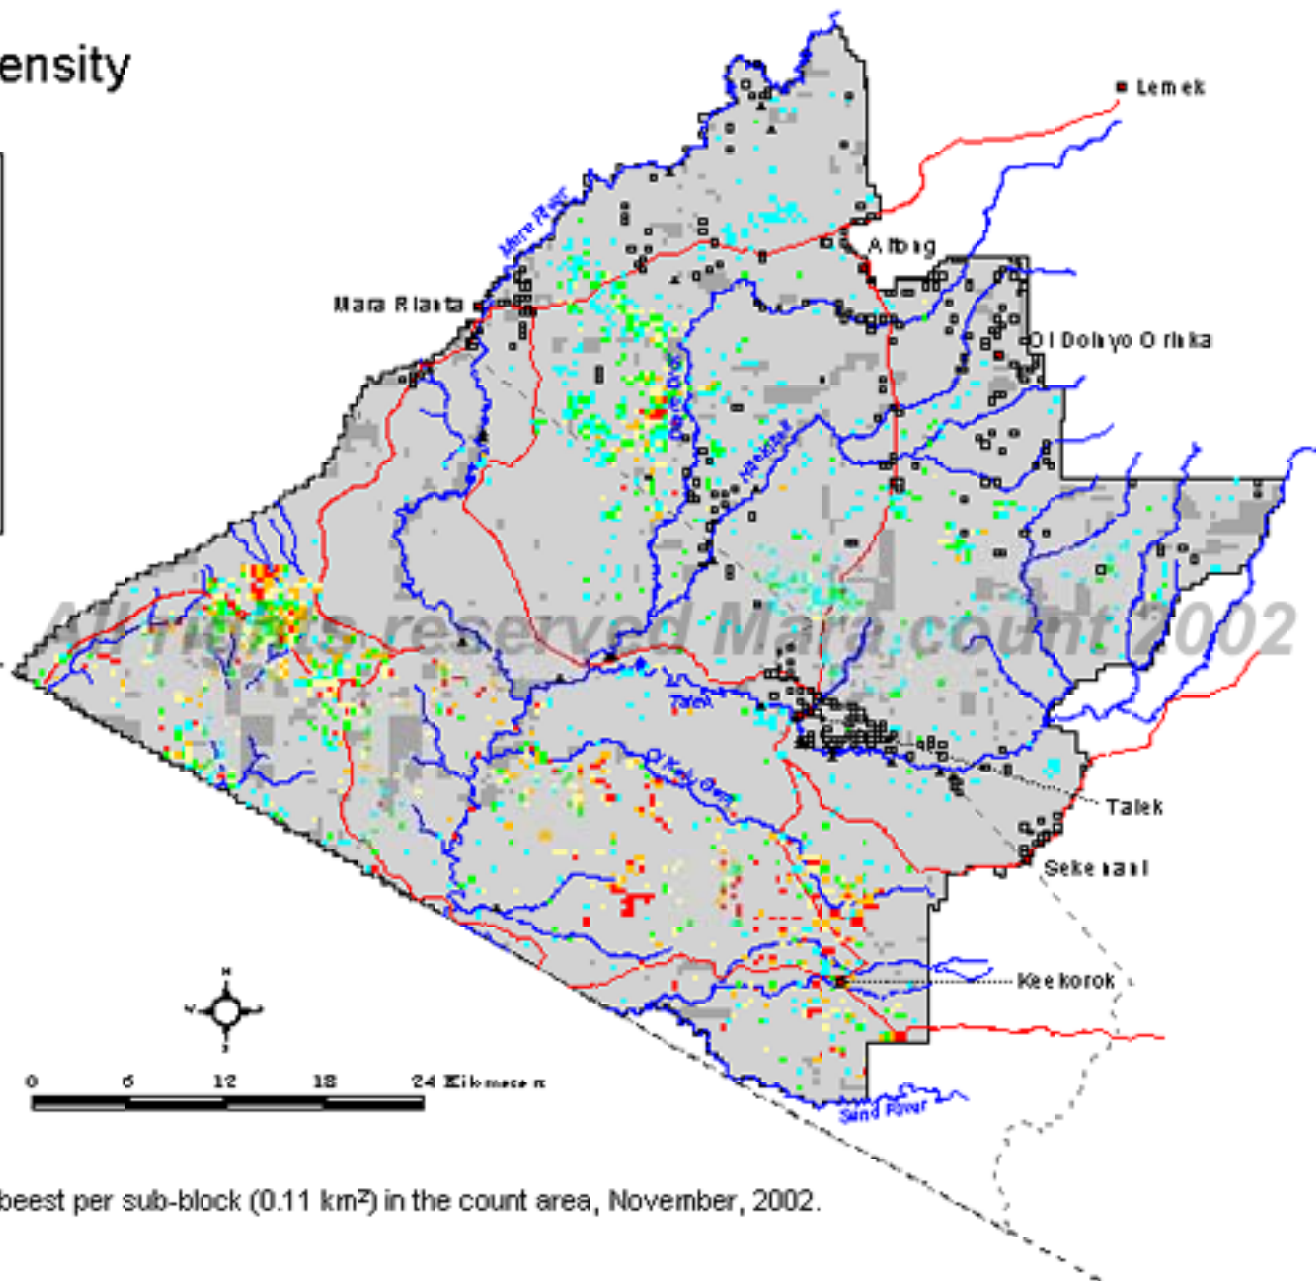

# Wildebeest Density

November 2002

- Legend**  
No./0.11km<sup>2</sup>
- 0
  - 1 - 20
  - 21 - 60
  - 61 - 100
  - 101 - 200
  - 201 - 2,000
  - Not sampled (bush, inaccessible)
  - Reserve boundary
  - Mara county boundary
  - International boundary
  - Roads
  - Rivers
  - Towns
  - Baras
  - Ledges

Map 35. Number of wildebeest per sub-block (0.11 km<sup>2</sup>) in the count area, November, 2002.