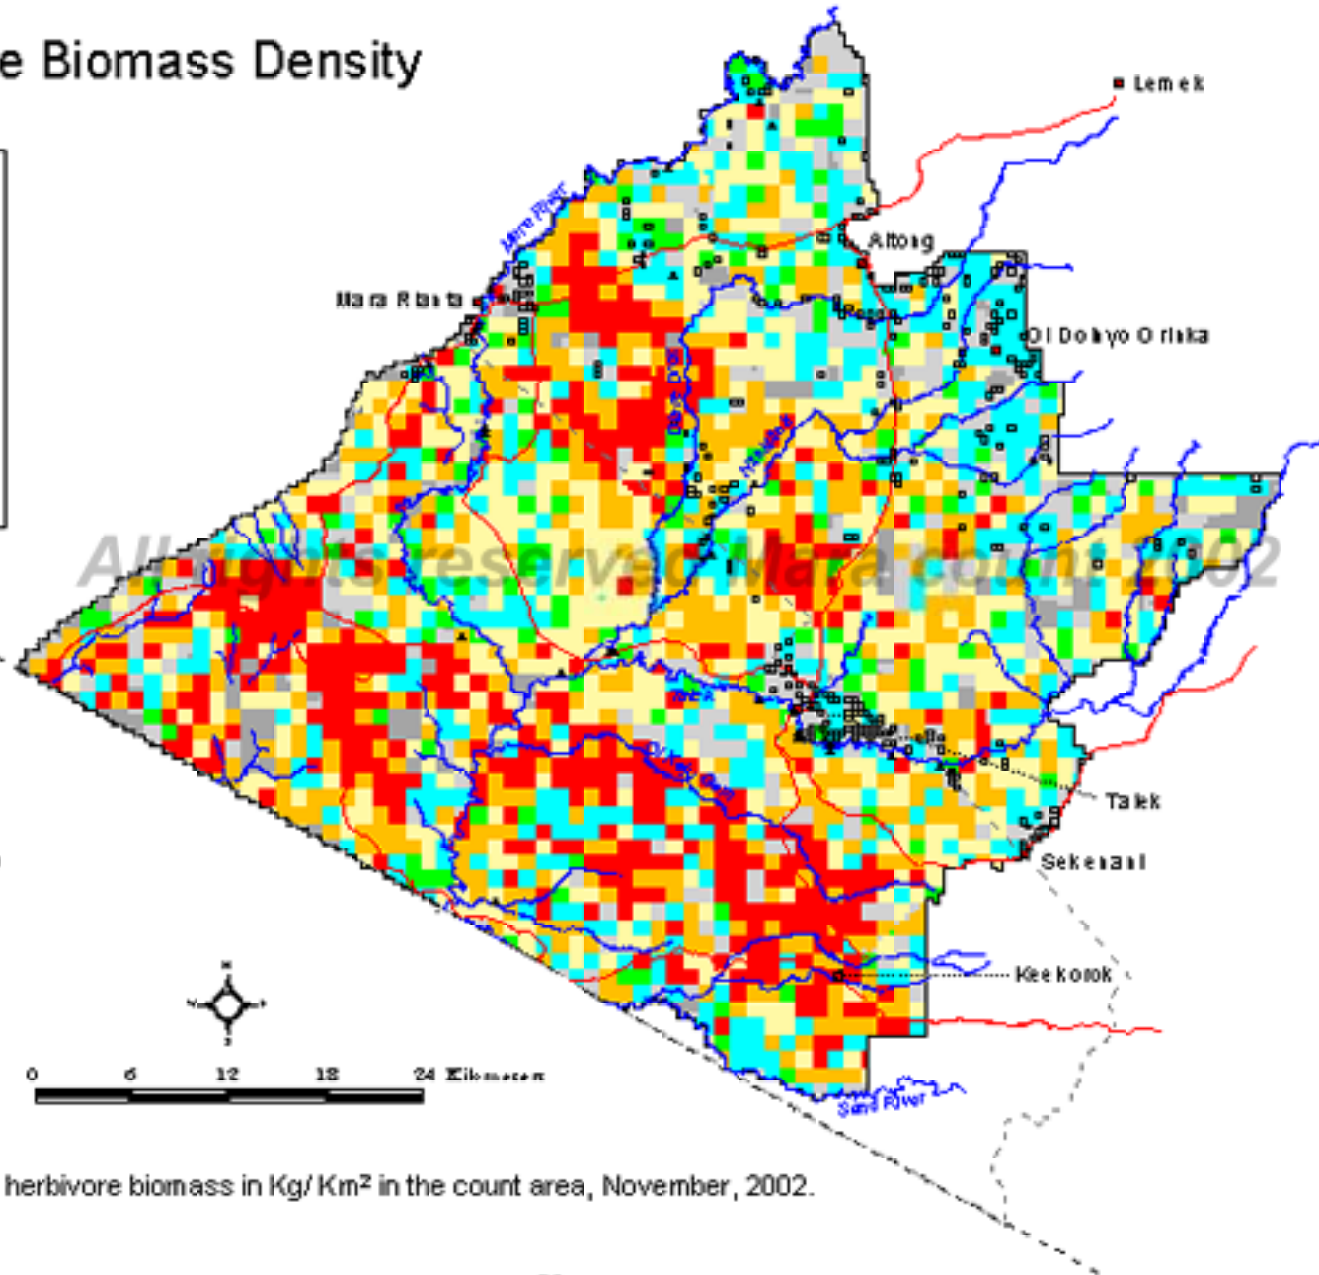

Wild Herbivore Biomass Density

November 2002

Legend

Kg/Km²

- 0
- 1 - 600
- 601 - 1,000
- 1,001 - 4,000
- 4,001 - 20,000
- 20,001 - 206,600
- Not sampled (bush, inaccessible)
- Reserve boundary
- Mara county boundary
- International boundary
- Roads
- Rivers
- Towns
- Bomas
- Lodges

Map 31. Aggregated wild herbivore biomass in Kg/ Km² in the count area, November, 2002.