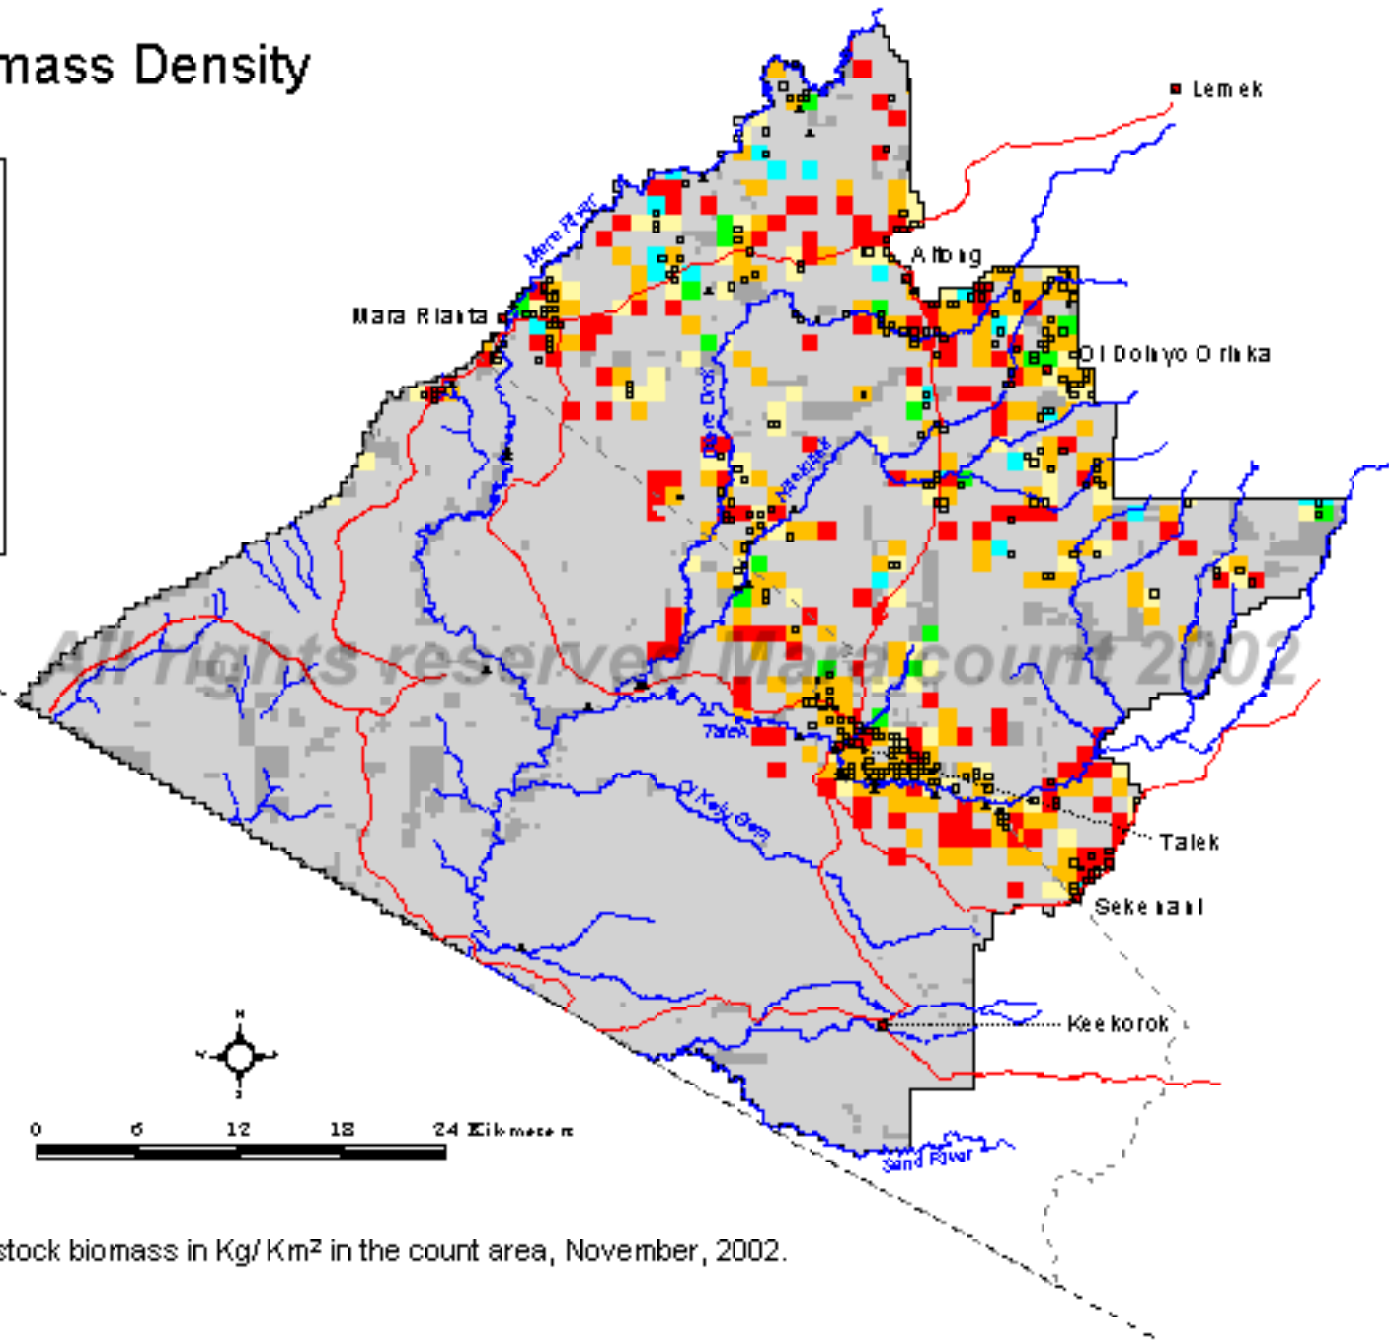

Livestock Biomass Density

November 2002

Legend

Kg/Km²

- 0
- 1-600
- 601-1,000
- 1,001-6,000
- 6,001-20,000
- 20,001-201,240
- Not sampled (brush, inaccessible)
- Reserve boundary
- Mara county boundary
- International boundary
- Roads
- Rivers
- Towns
- Bomas
- Lodges

Map 30. Aggregated livestock biomass in Kg/Km² in the count area, November, 2002.