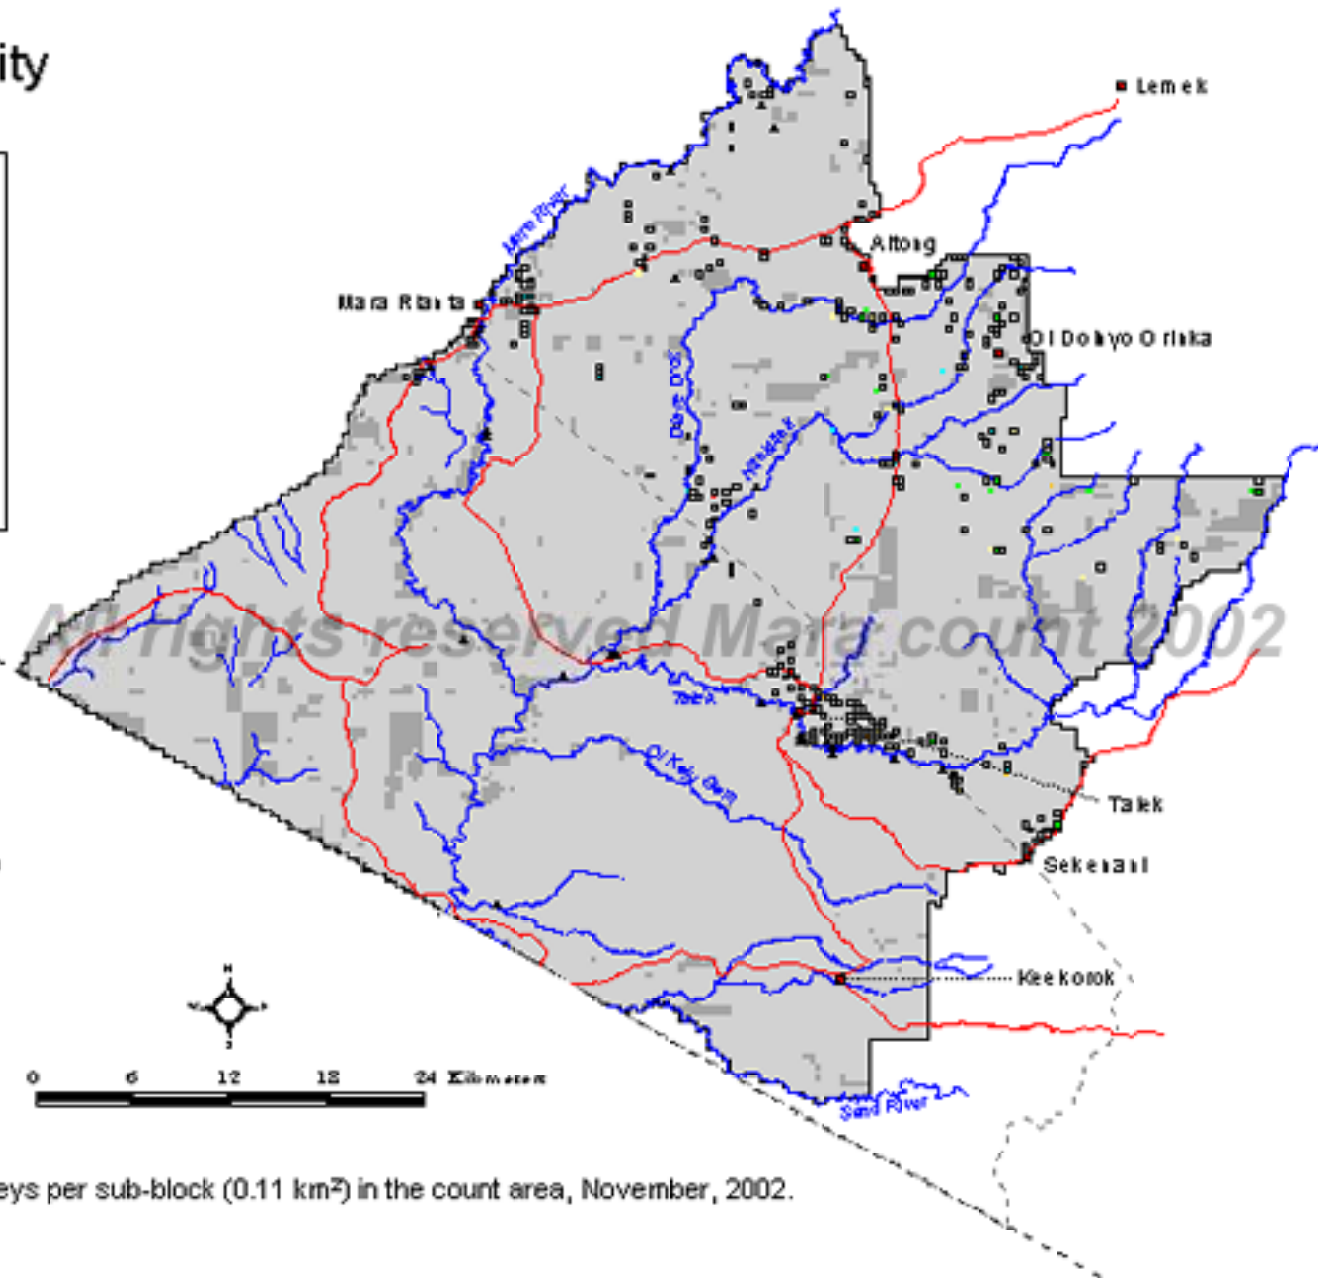

Donkey Density

November 2002

Map 28. Number of donkeys per sub-block (0.11 km²) in the count area, November, 2002.