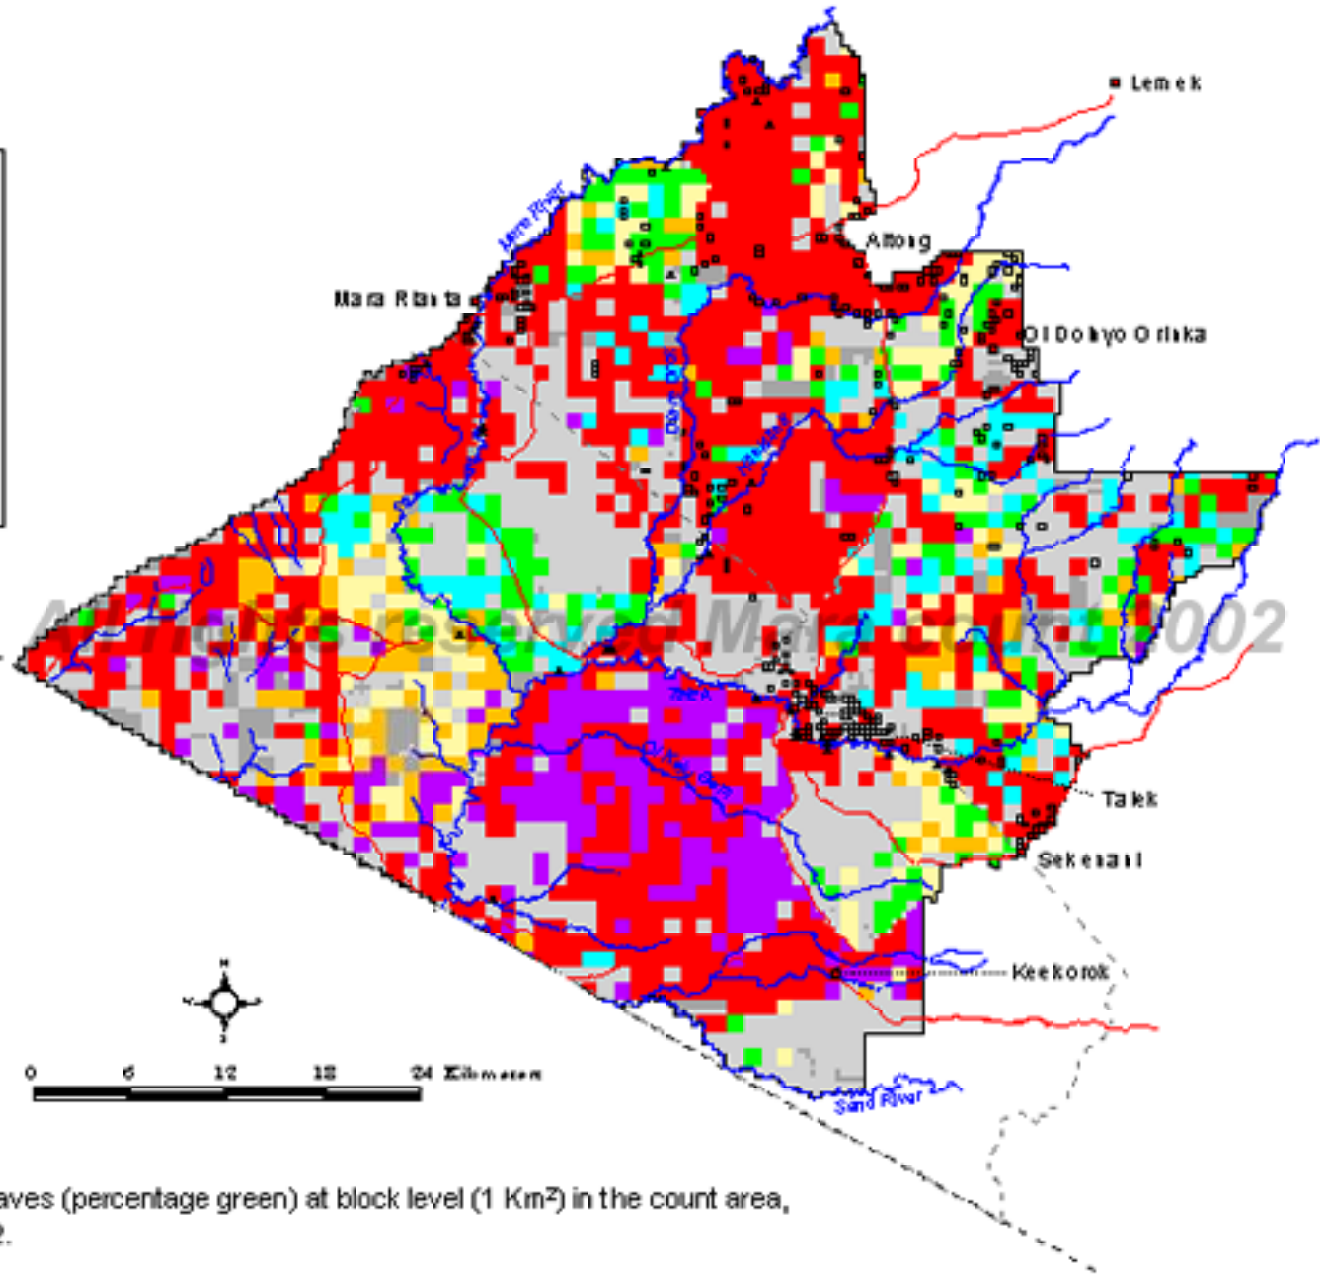

# Tree Colour

November 2002

## Legend

Percentage green

- No tree cover
- 0 - 20
- 21 - 40
- 41 - 60
- 61 - 80
- 81 - 100
- Block of the out data
- Not sampled (bush/inecessible)
- Reserve boundary
- Maricount boundary
- Interblock boundary
- Roads
- Rivers
- Towns
- Bomas
- Lodges

Map 25. Colour of tree leaves (percentage green) at block level (1 Km<sup>2</sup>) in the count area, November, 2002.