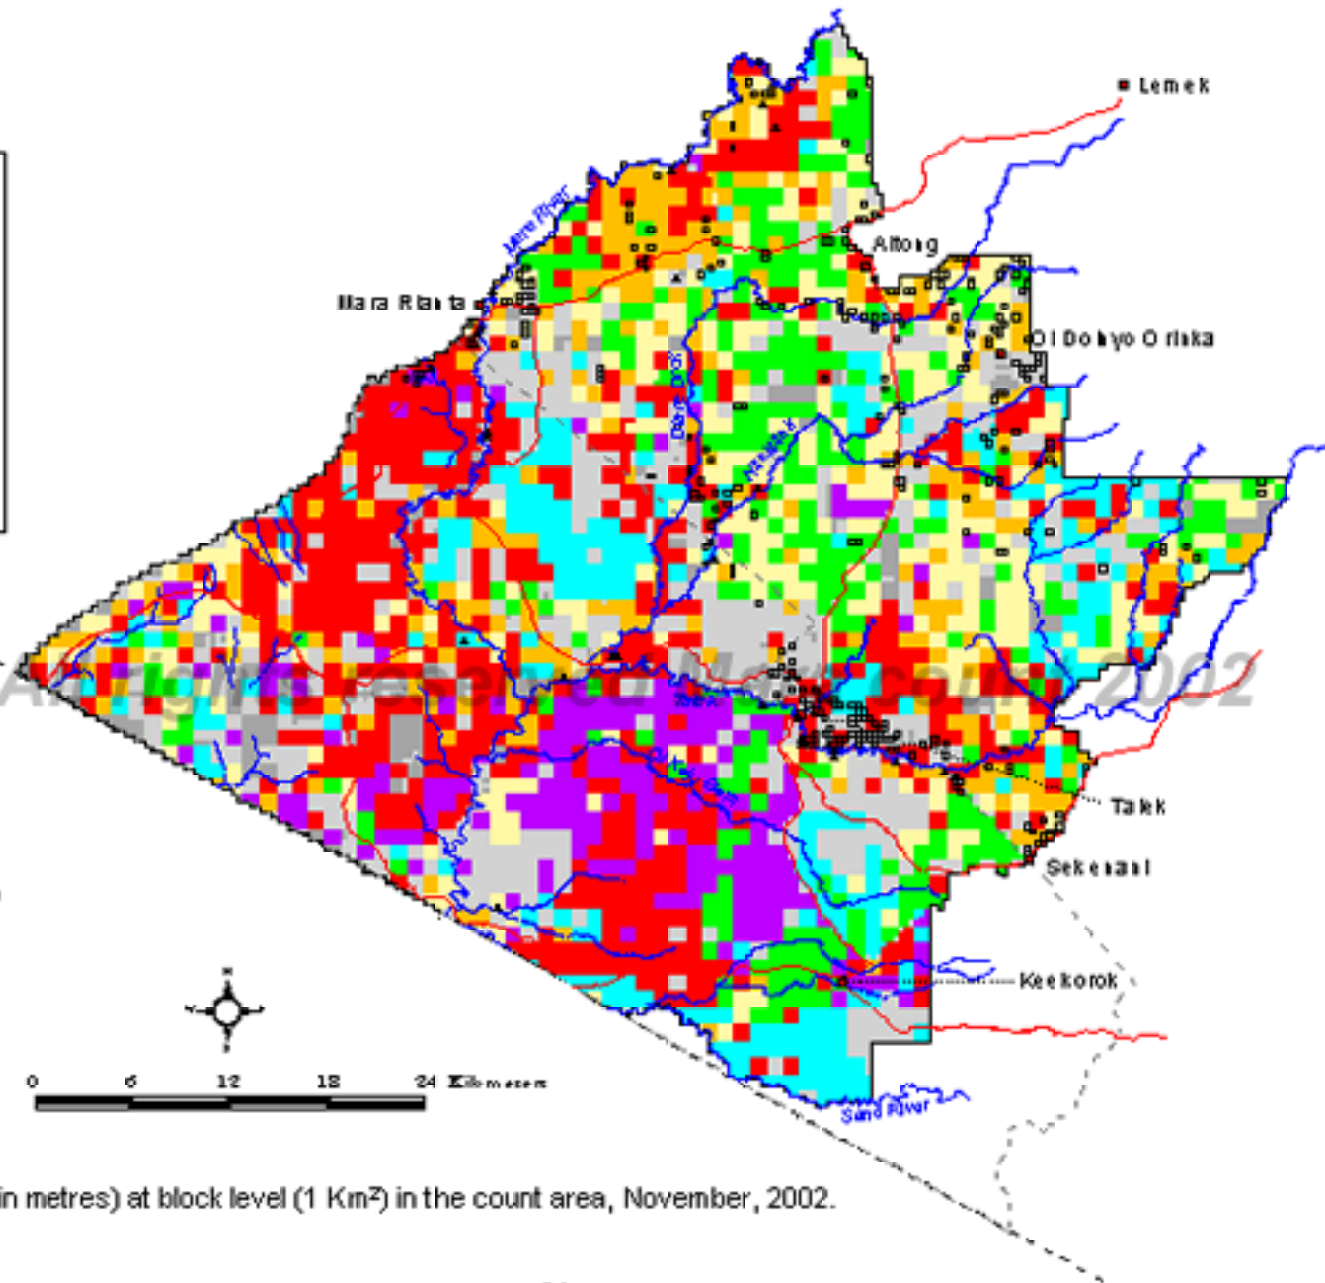

Tree Height

November 2002

Legend

Height in metres

- No trees
- 10 - 20
- 21 - 30
- 31 - 40
- 41 - 60
- 61 - 80
- Block with no data
- Not sampled (brush, inaccessible)
- Reserve boundary
- Mara county boundary
- Intertribal boundary
- Roads
- Rivers
- Towns
- Bomas
- Ledges

Map 24. Height of trees (in metres) at block level (1 Km²) in the count area, November, 2002.