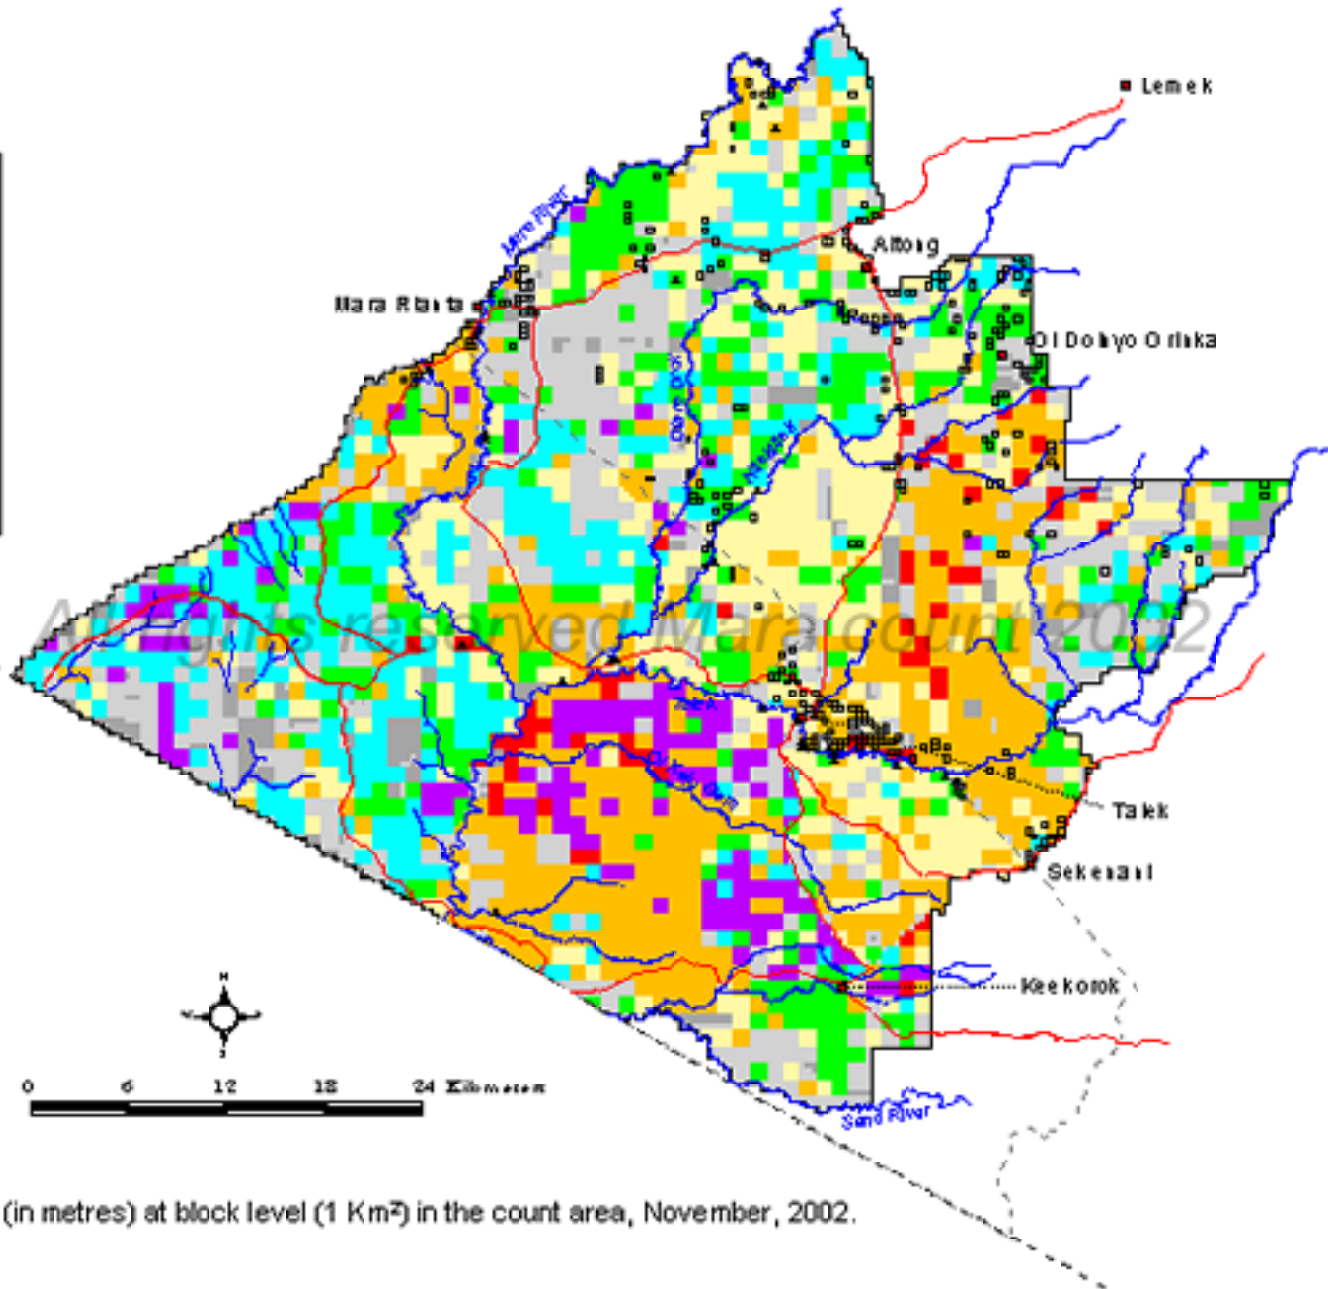

# Shrub Height

November 2002

## Legend

Height in metres

- No shrubs
- 0.1 - 0.6
- 0.6 - 1.0
- 1.1 - 1.6
- 1.6 - 2.0
- 2.1 - 8.0
- Block with no data
- Not sampled (rush, inaccessible)
- Reserve boundary
- Maracount boundary
- International boundary
- Roads
- Rivers
- Towns
- Bomas
- Lodges

Map 21. Height of shrubs (in metres) at block level (1 Km<sup>2</sup>) in the count area, November, 2002.