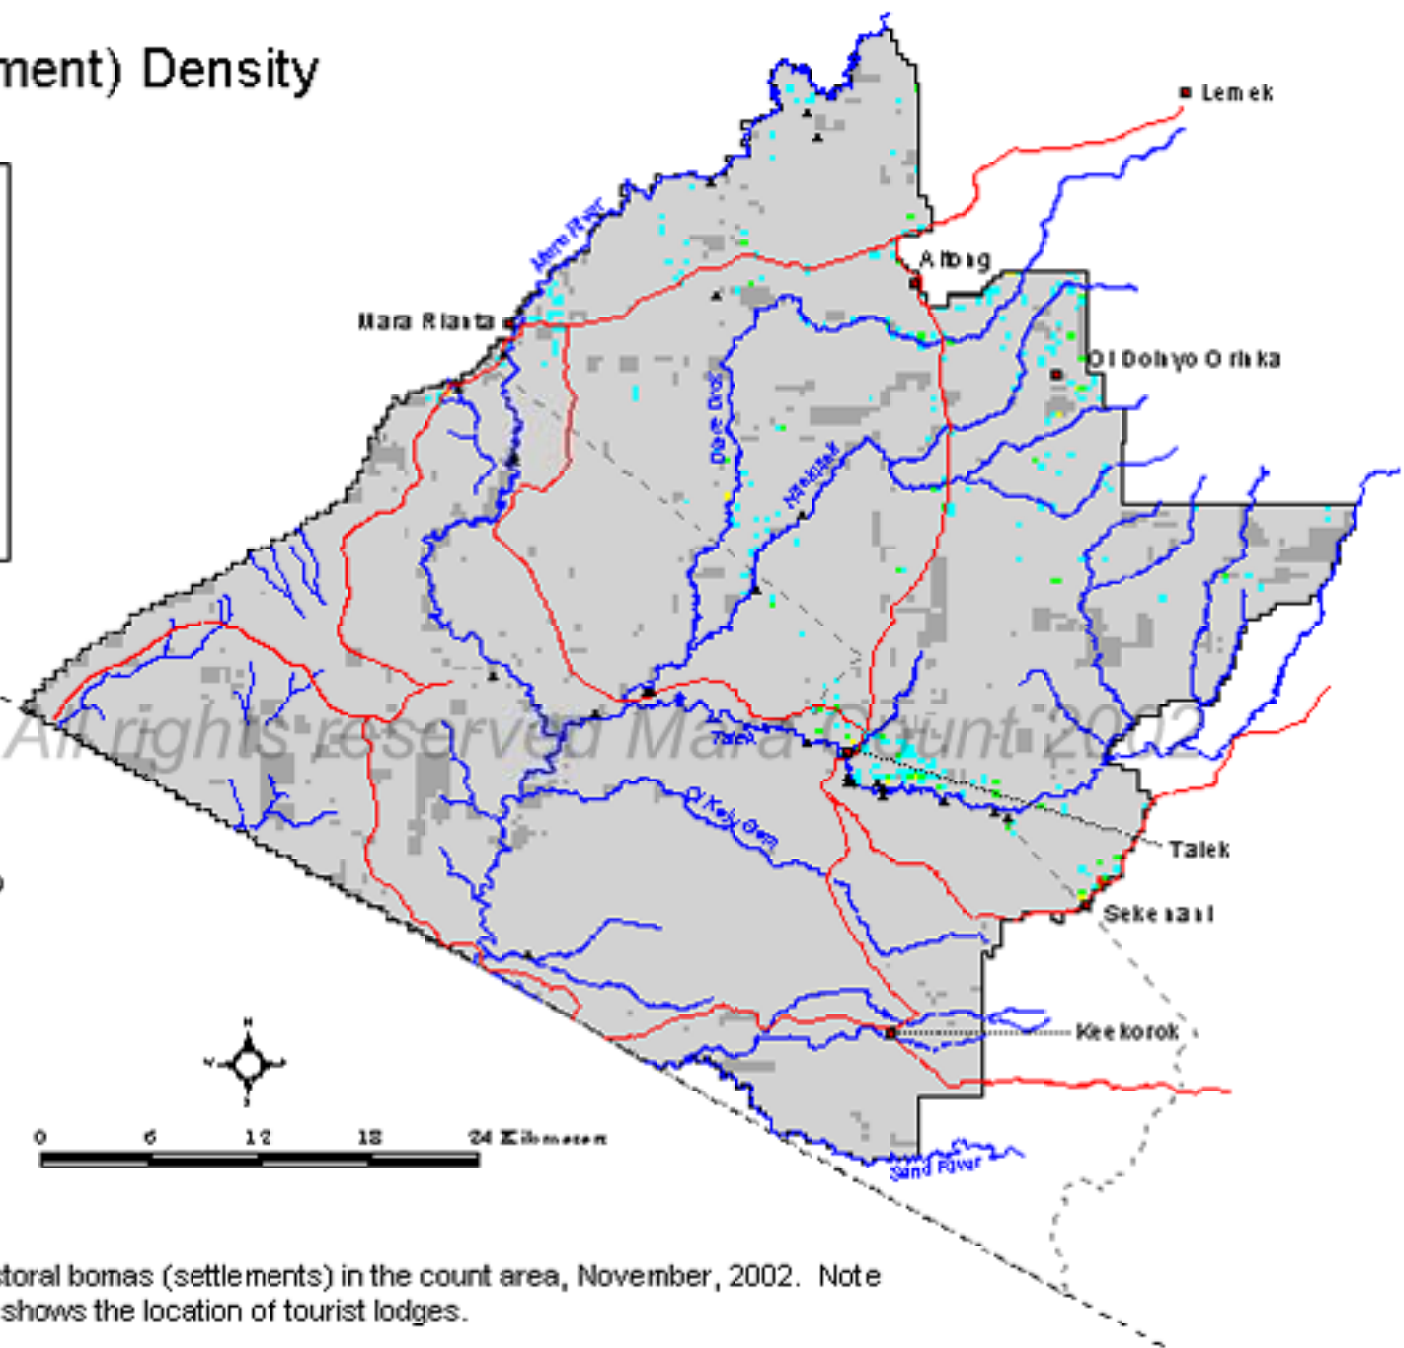

# Boma (Settlement) Density

November 2002

- Legend**
- No./0.11km<sup>2</sup>
- 0
  - 1
  - 2
  - 3
  - 4
  - Not sampled (bush, inaccessible)
  - Reserve boundary
  - Mara county boundary
  - International boundary
  - Roads
  - Rivers
  - Towns
  - Lodges

Map 2. Distribution of pastoral bomas (settlements) in the count area, November, 2002. Note that the map also shows the location of tourist lodges.