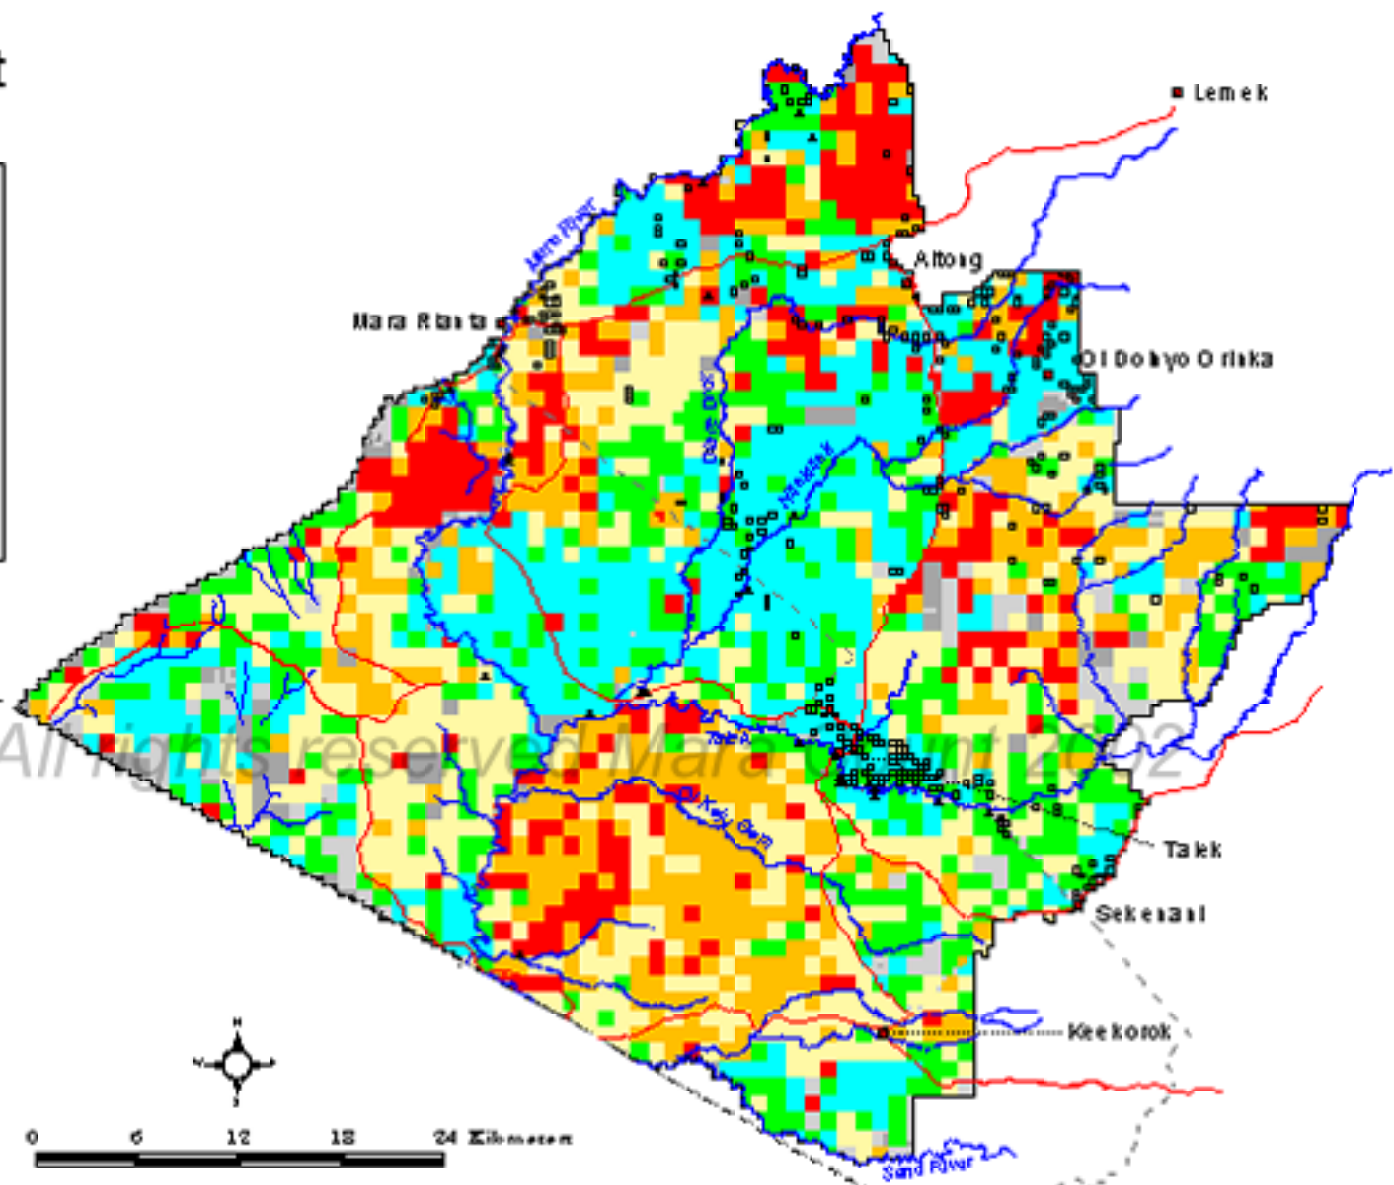

Grass Height

November 2002

Legend

Height in centimetres

- > 2
- 3 - 6
- 8 - 10
- 11 - 20
- 21 - 200
- Block without data
- Not sampled (bush, inaccessible)
- Reserve boundary
- Maracount boundary
- Intertribal boundary
- Roads
- Rivers
- Towns
- Bomas
- Ledges

Map 18. Height of grass (in centimetres) at block level (1 Km²) in the count area, November, 2002.