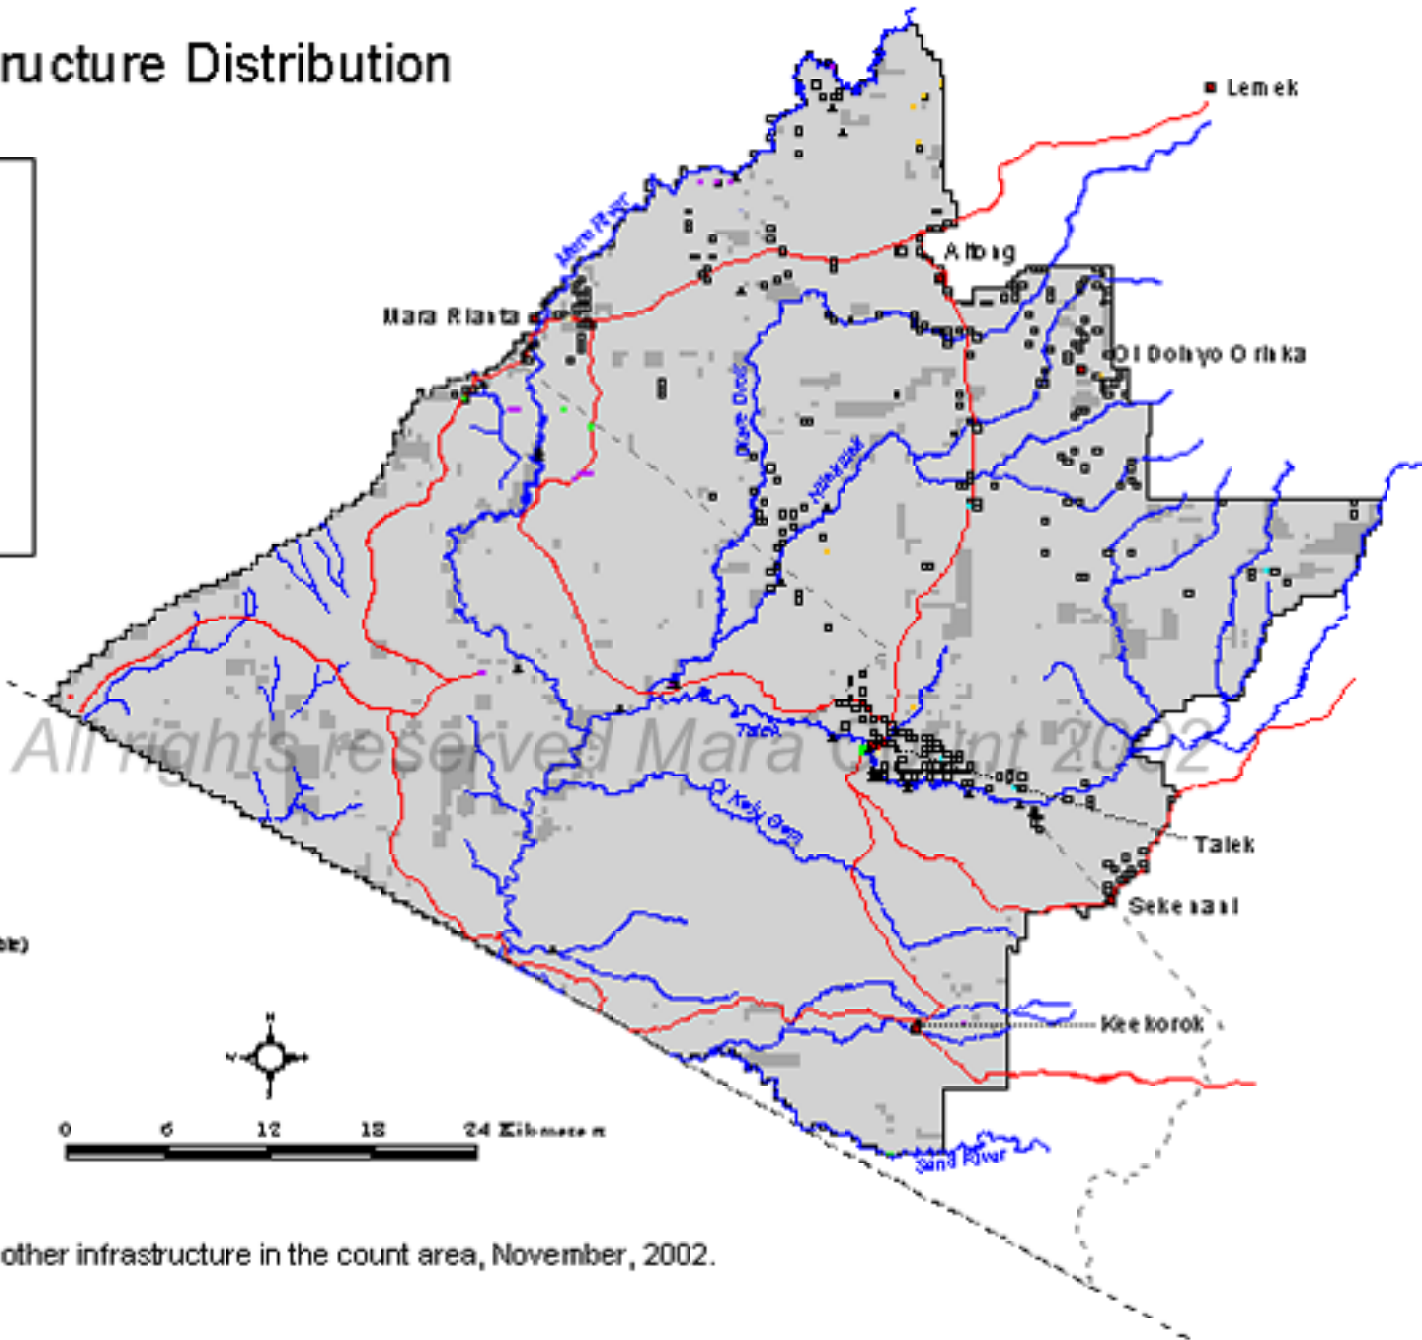

Other Infrastructure Distribution

November 2002

Legend

- None
- Bahool
- Park gate
- Church
- Cattle ranch or dip
- Chief cottage or police post
- Archiep
- Wildlife facilities
- Not sampled (bush, inaccessible)
- Reserve boundary
- Mara county boundary
- International boundary
- Roads
- Rivers
- Towns
- Bomas
- Lodges

Map 14. Distribution of other infrastructure in the count area, November, 2002.