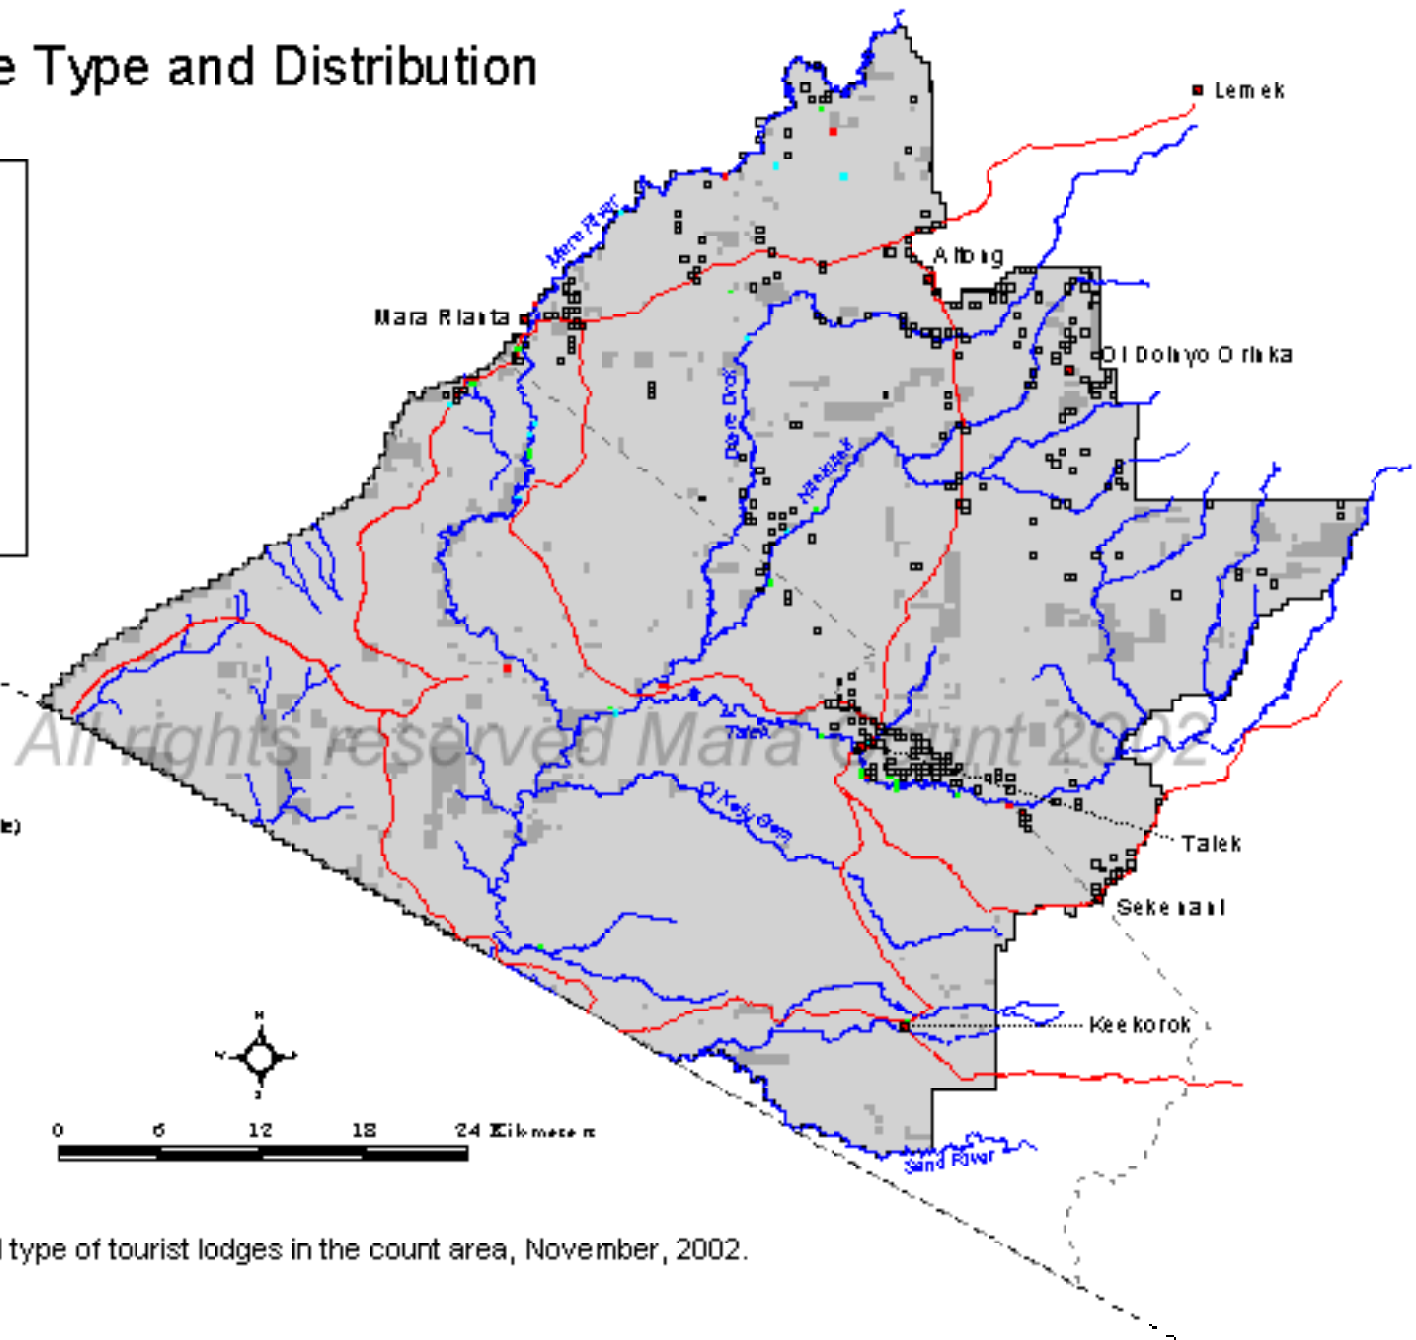

Tourist Lodge Type and Distribution

November 2002

Legend

- Permanent
- Permanent tented
- Mobile tented
- Absent
- Not sampled (brush, inaccessible)
- - - Reserve boundary
- - - Mara county boundary
- - - International boundary
- Roads
- Rivers
- Towns
- Bomas
- △ Lodges

Map 13. Distribution and type of tourist lodges in the count area, November, 2002.