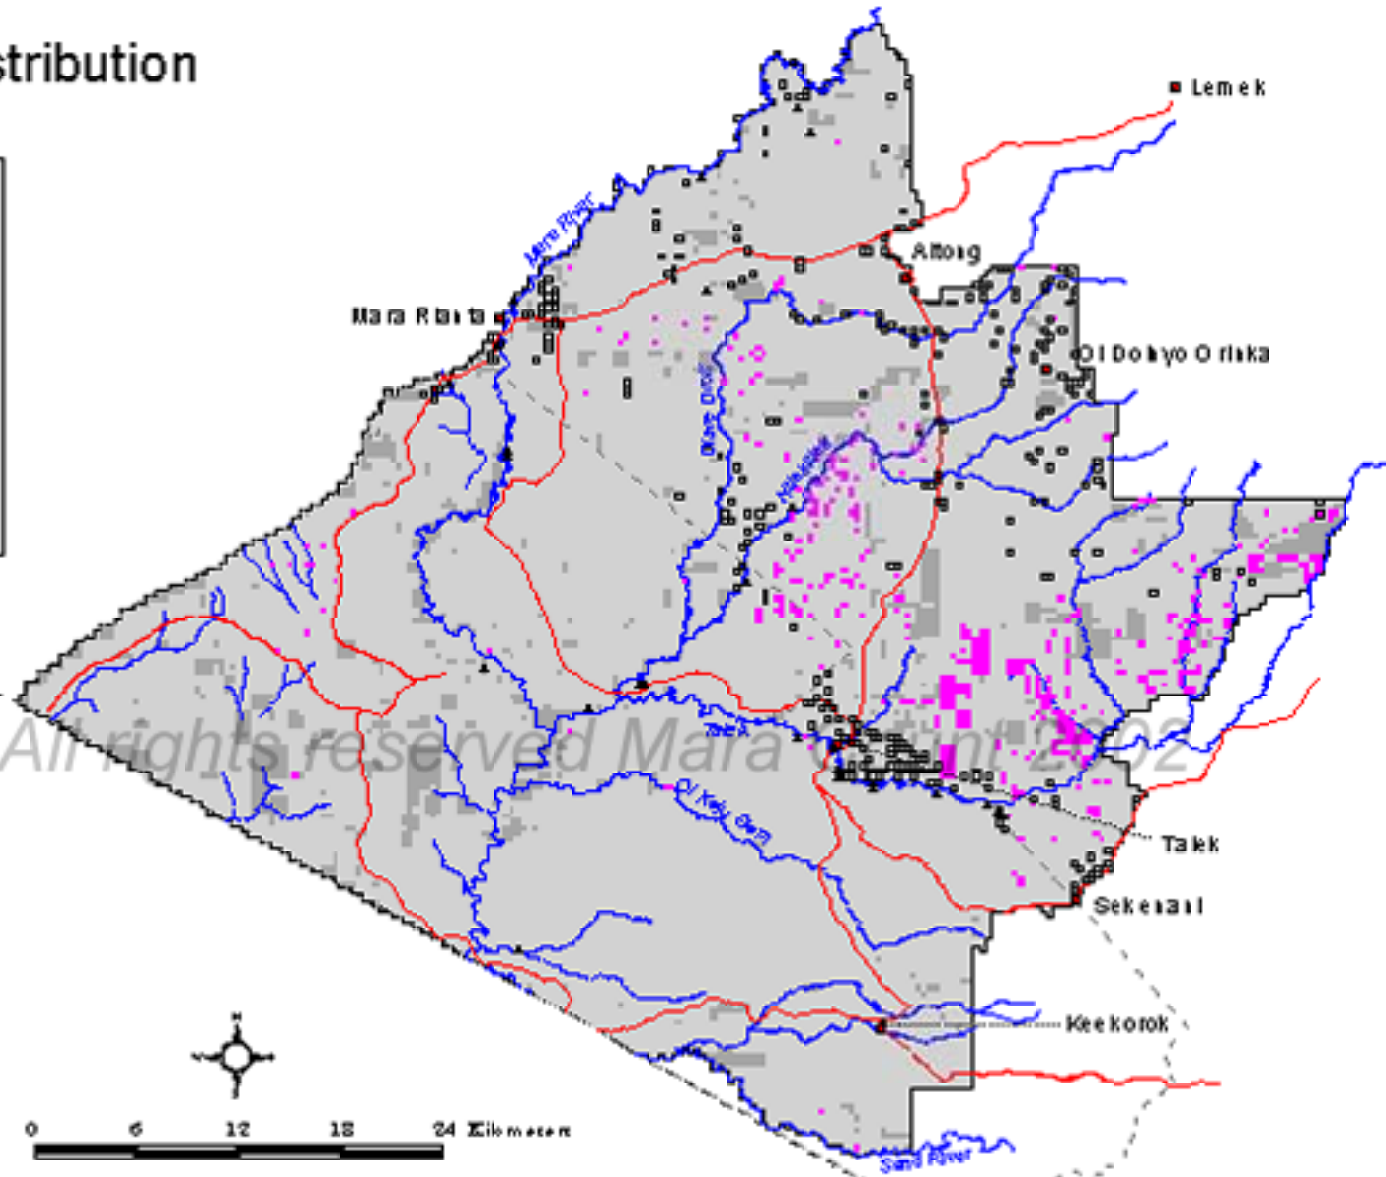

Tsetse Fly Distribution

November 2002

Legend

- Absent
- Present
- Not sampled (bush, inaccessible)
- Reserve boundary
- Mara county boundary
- International boundary
- Roads
- Rivers
- Towns
- Bomas
- Lodges

Map 12. Distribution of tsetse flies in the count area in November, 2002. Counting teams recorded flies as present whenever they were sighted inside or around counting vehicles.