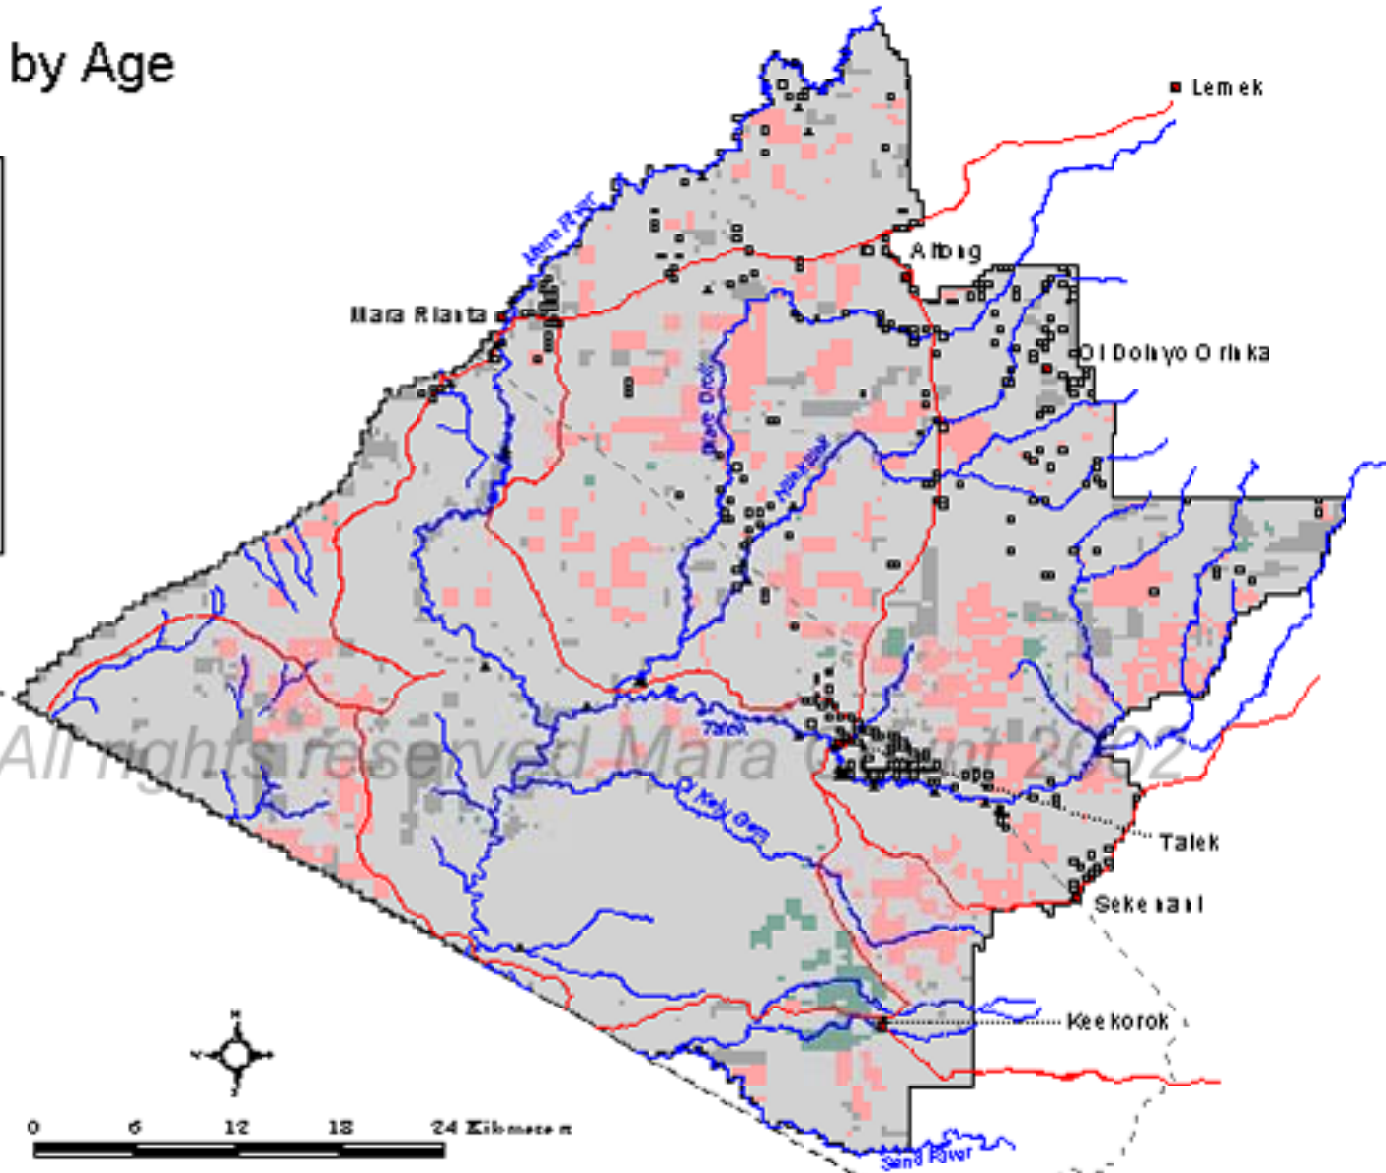

# Burned Areas by Age

November 2002

### Legend

- No burn
- Recent burn
- Old burn
- Not sampled (bush, inaccessible)
- Reserve boundary
- Mara county boundary
- International boundary
- Roads
- Rivers
- Towns
- Bomas
- Lodges

Map 11. Areas burned by bush fires at different times before the count. Recent burns had charcoal on the soil surface and very short regrowth of grass. Older burns had significant new grass growth.