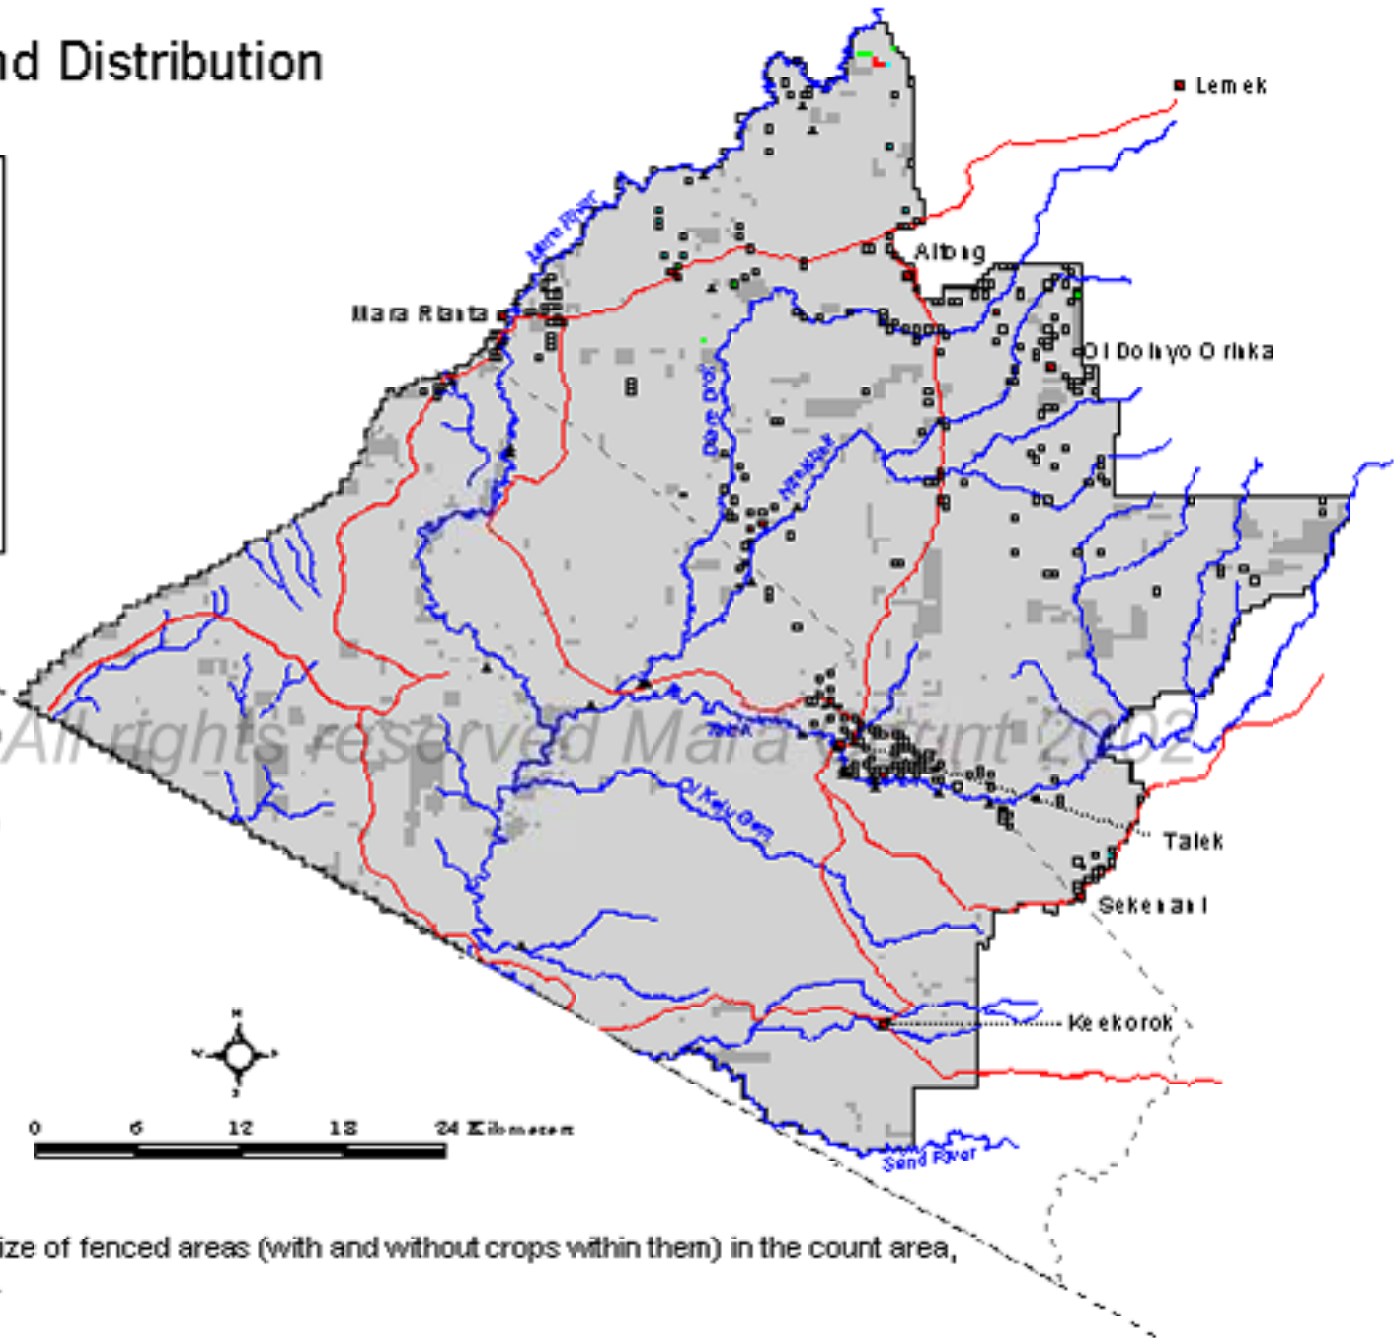

# Fence Size and Distribution

November 2002

## Legend

- Small (<30x30m)
- Medium (30x30m to 100x100m)
- Large (>100x100m)
- No chamba
- Not sampled (bush, inaccessible)
- Reserve boundary
- Mara county boundary
- International boundary
- Roads
- Rivers
- Towns
- Bomas
- Lodges

Map 10. Distribution and size of fenced areas (with and without crops within them) in the count area, November, 2002.